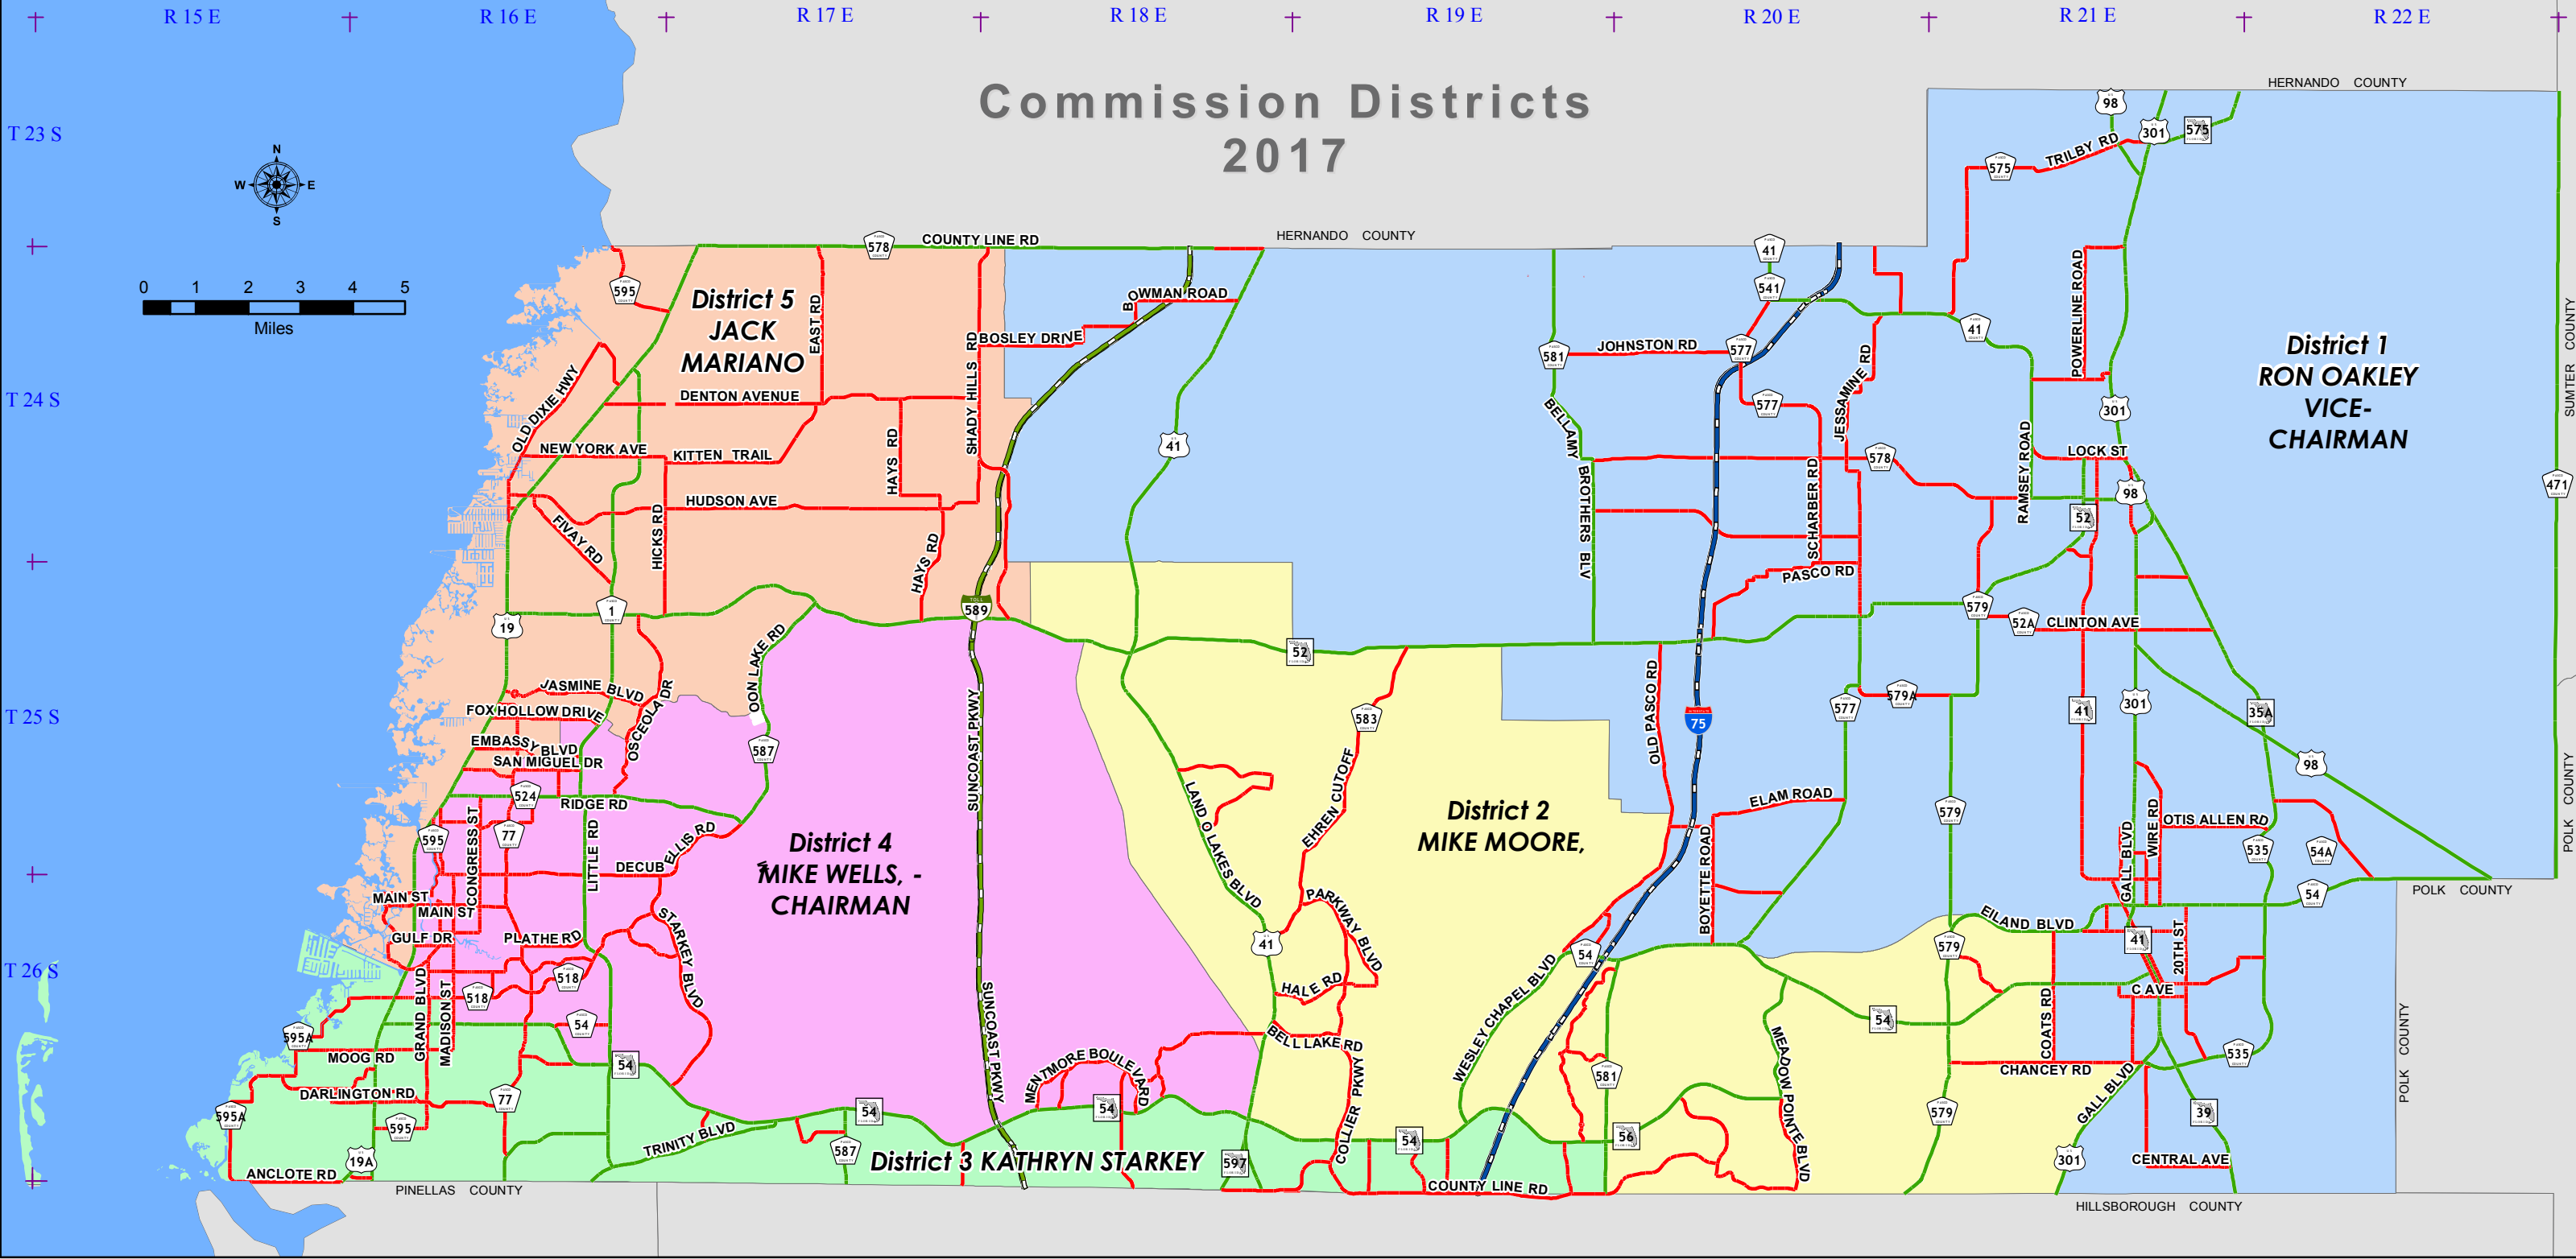

Commission Districts 2017

This map is for informational purposes only. The data contained herein is not collected under the supervision of, or approved by, a licensed surveyor. It is not intended for any legal use. The data does not meet the minimum technical standards under the Florida Administrative Code 61G17-6. The Pasco County Board of County Commissioners does not accept any responsibility for errors or omissions of any kind contained in the data herein. All products and derivations from the data contained herein must retain this disclaimer.

Date Saved: 1/27/2016 12:44:49 PM

Document Path: D:\JennProjects\Quickies\Comm_District.mxd

Author: jhelmrich

- Arterial
- Collector
- Interstate
- Toll

- 1 - Ron Oakley
- 2 - Mike Moore
- 3 - Kathryn Starkey
- 4 - Mike Wells
- 5 - Jack Mariano