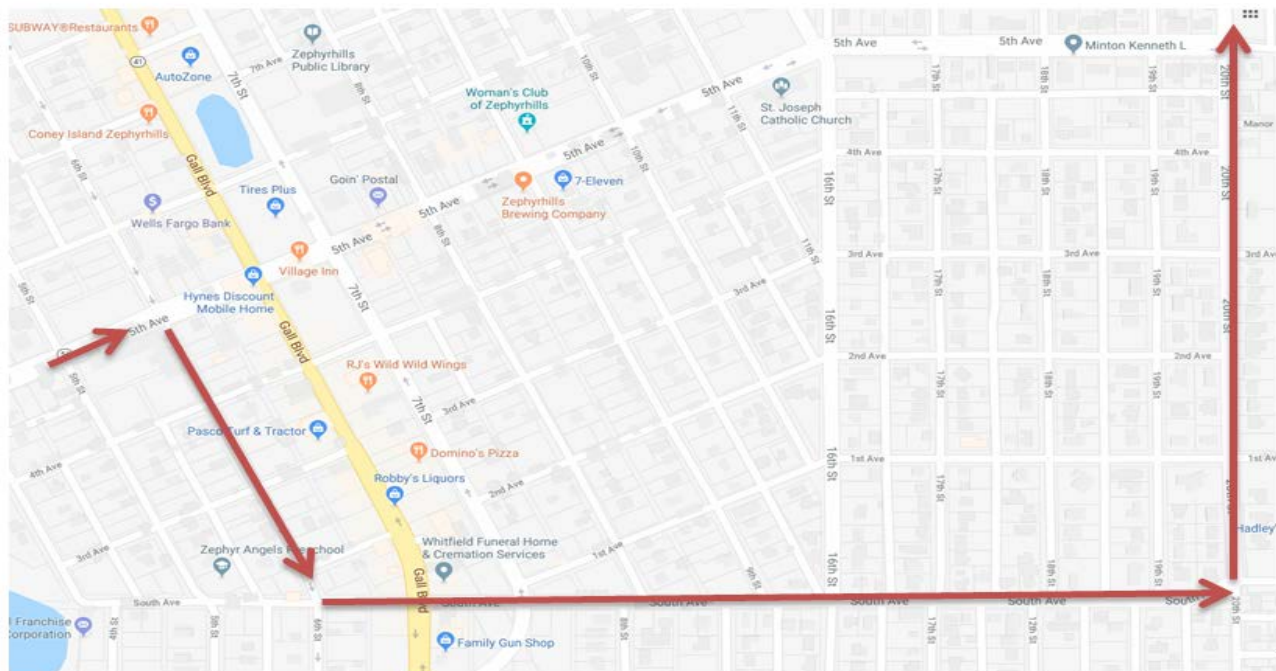

RIDER ALERT!

1966 Dodge Ramper Box Coupe

Classic Car Cruise In

Challenger

1973 Dodge Challenger Rallye

Route 54 Detour
5th Street Zephyrhills
Saturday, January 26th 2019
Starting at 3:00 p.m.

For more information call
727-834-3322 or 352-521-458 - www.ridepcpt.com