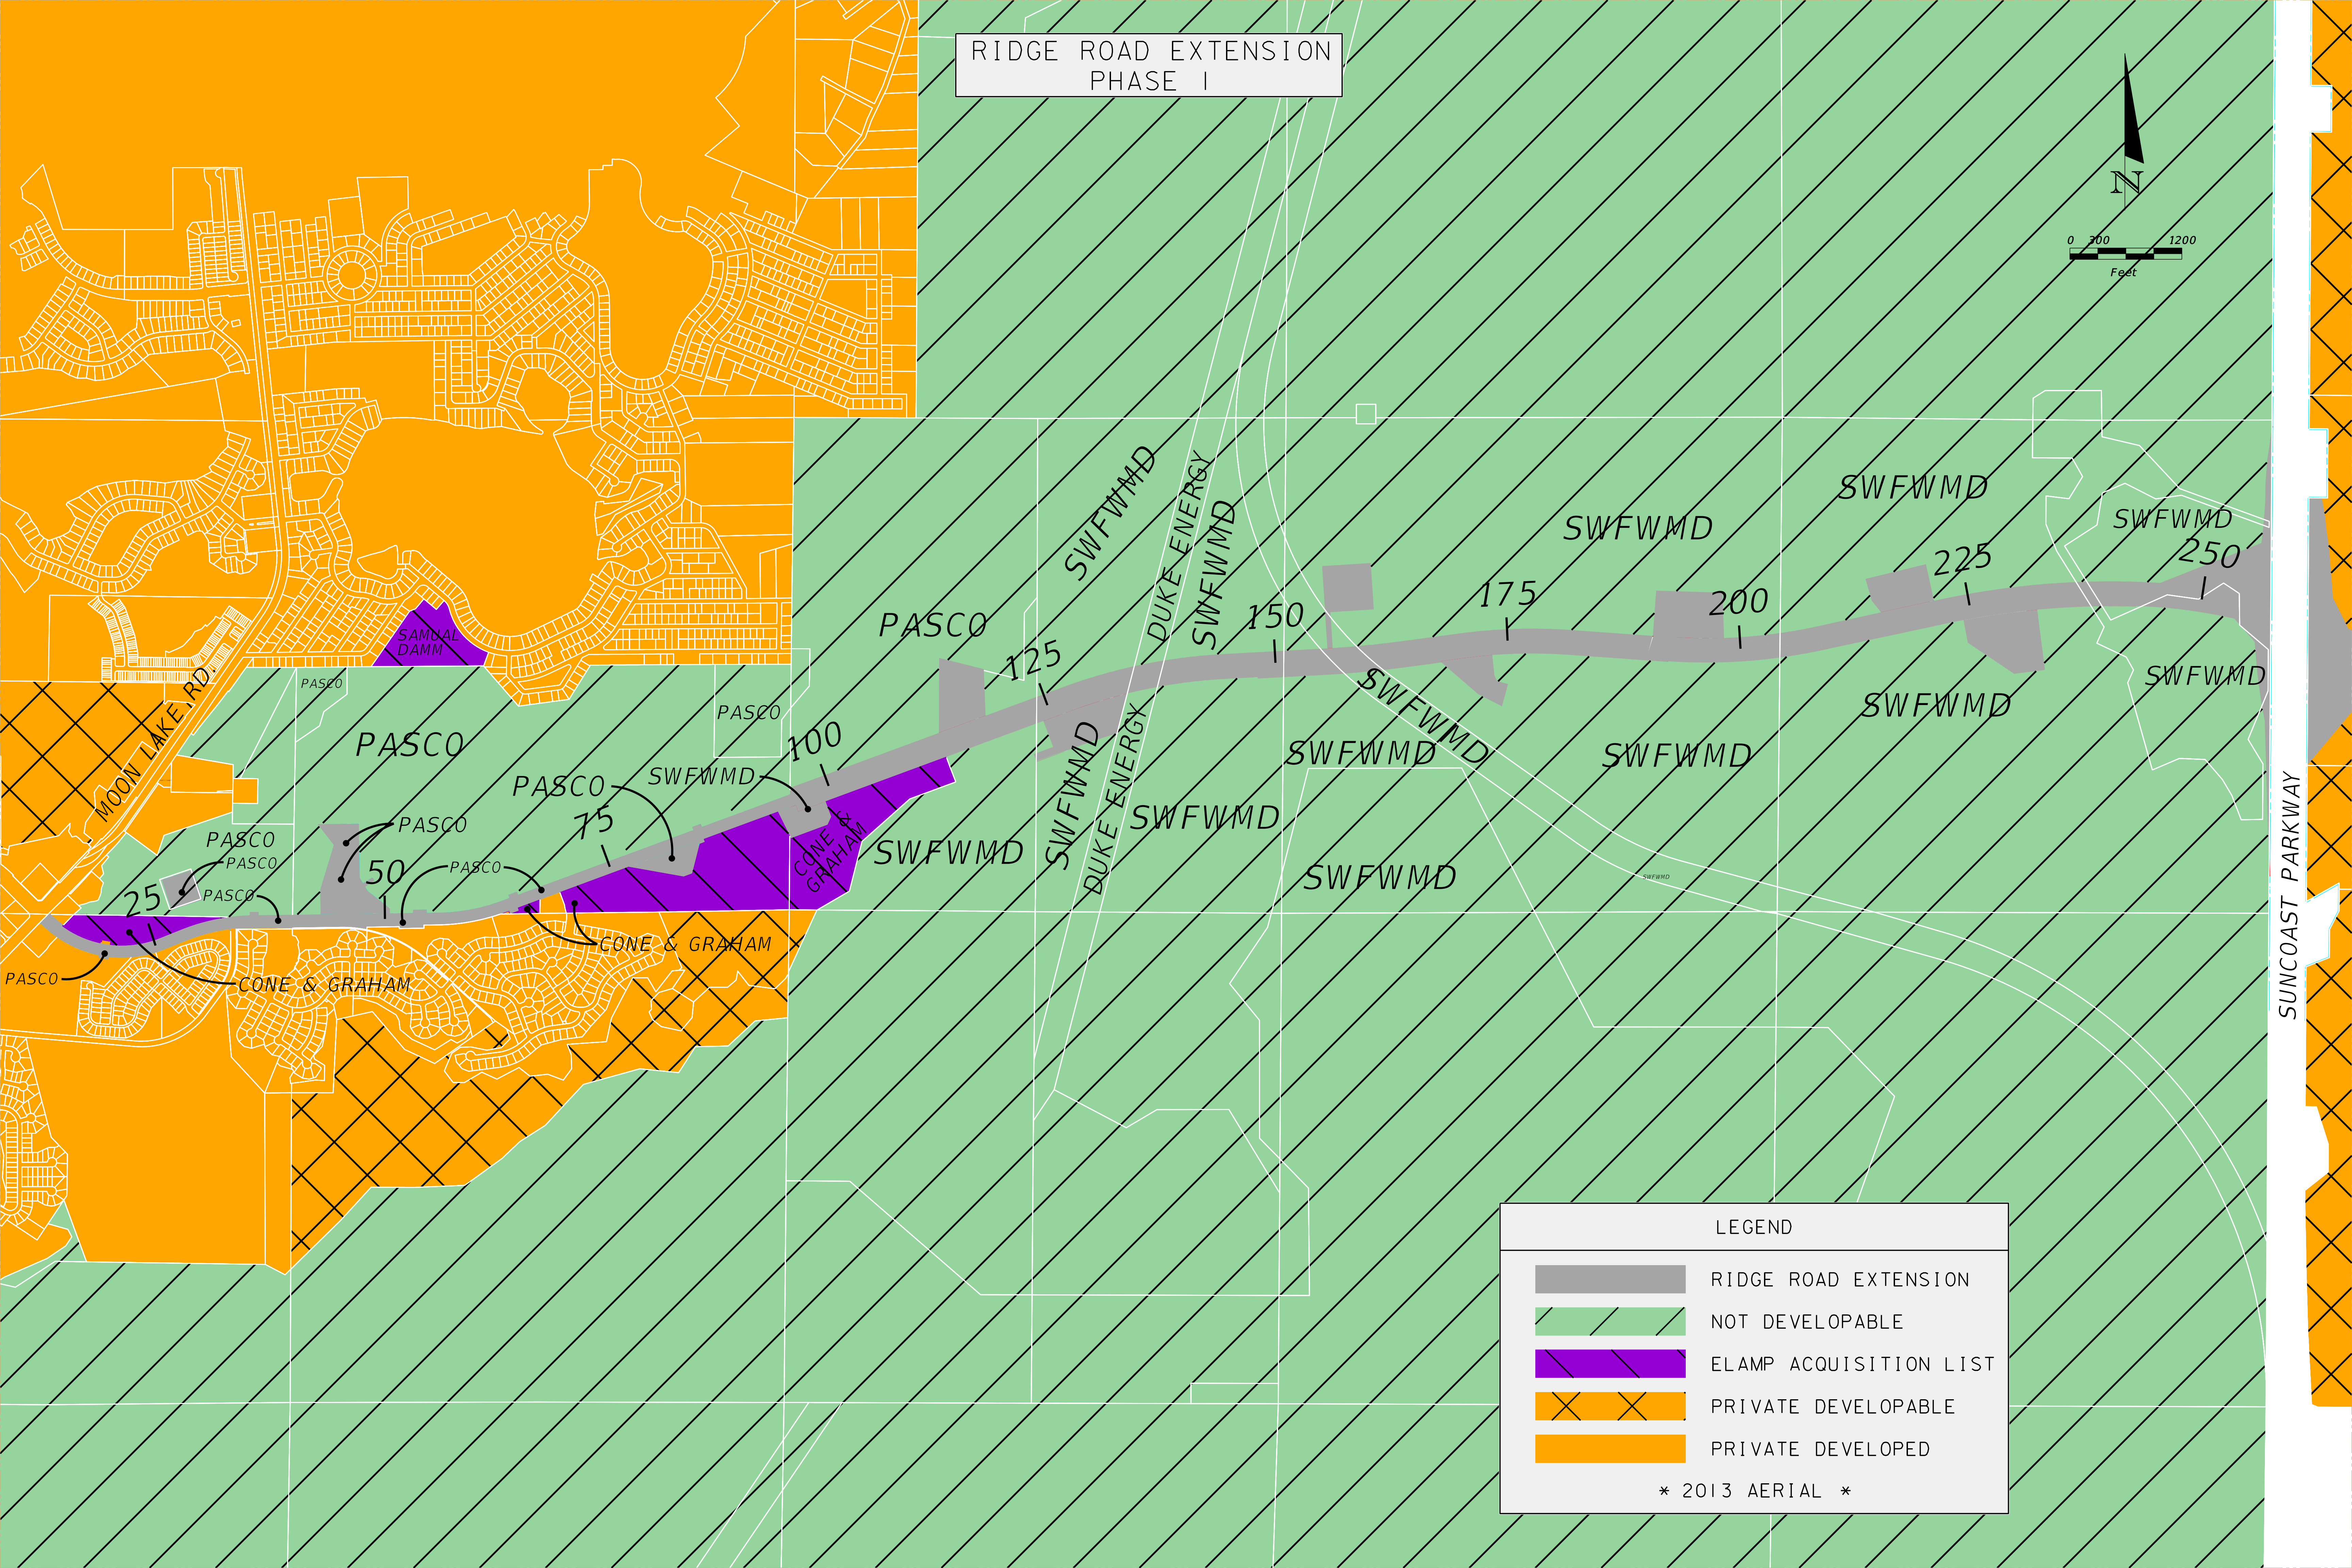

RIDGE ROAD EXTENSION  
PHASE I

LEGEND

-  RIDGE ROAD EXTENSION
-  NOT DEVELOPABLE
-  ELAMP ACQUISITION LIST
-  PRIVATE DEVELOPABLE
-  PRIVATE DEVELOPED

\* 2013 AERIAL \*

RIDGE ROAD EXTENSION  
PHASE 2

SUNCOAST PARKWAY

LEGEND

-  RIDGE ROAD EXTENSION
-  NOT DEVELOPABLE
-  ELAMP ACQUISITION LIST
-  PRIVATE DEVELOPABLE
-  PRIVATE DEVELOPED

\* 2013 AERIAL \*