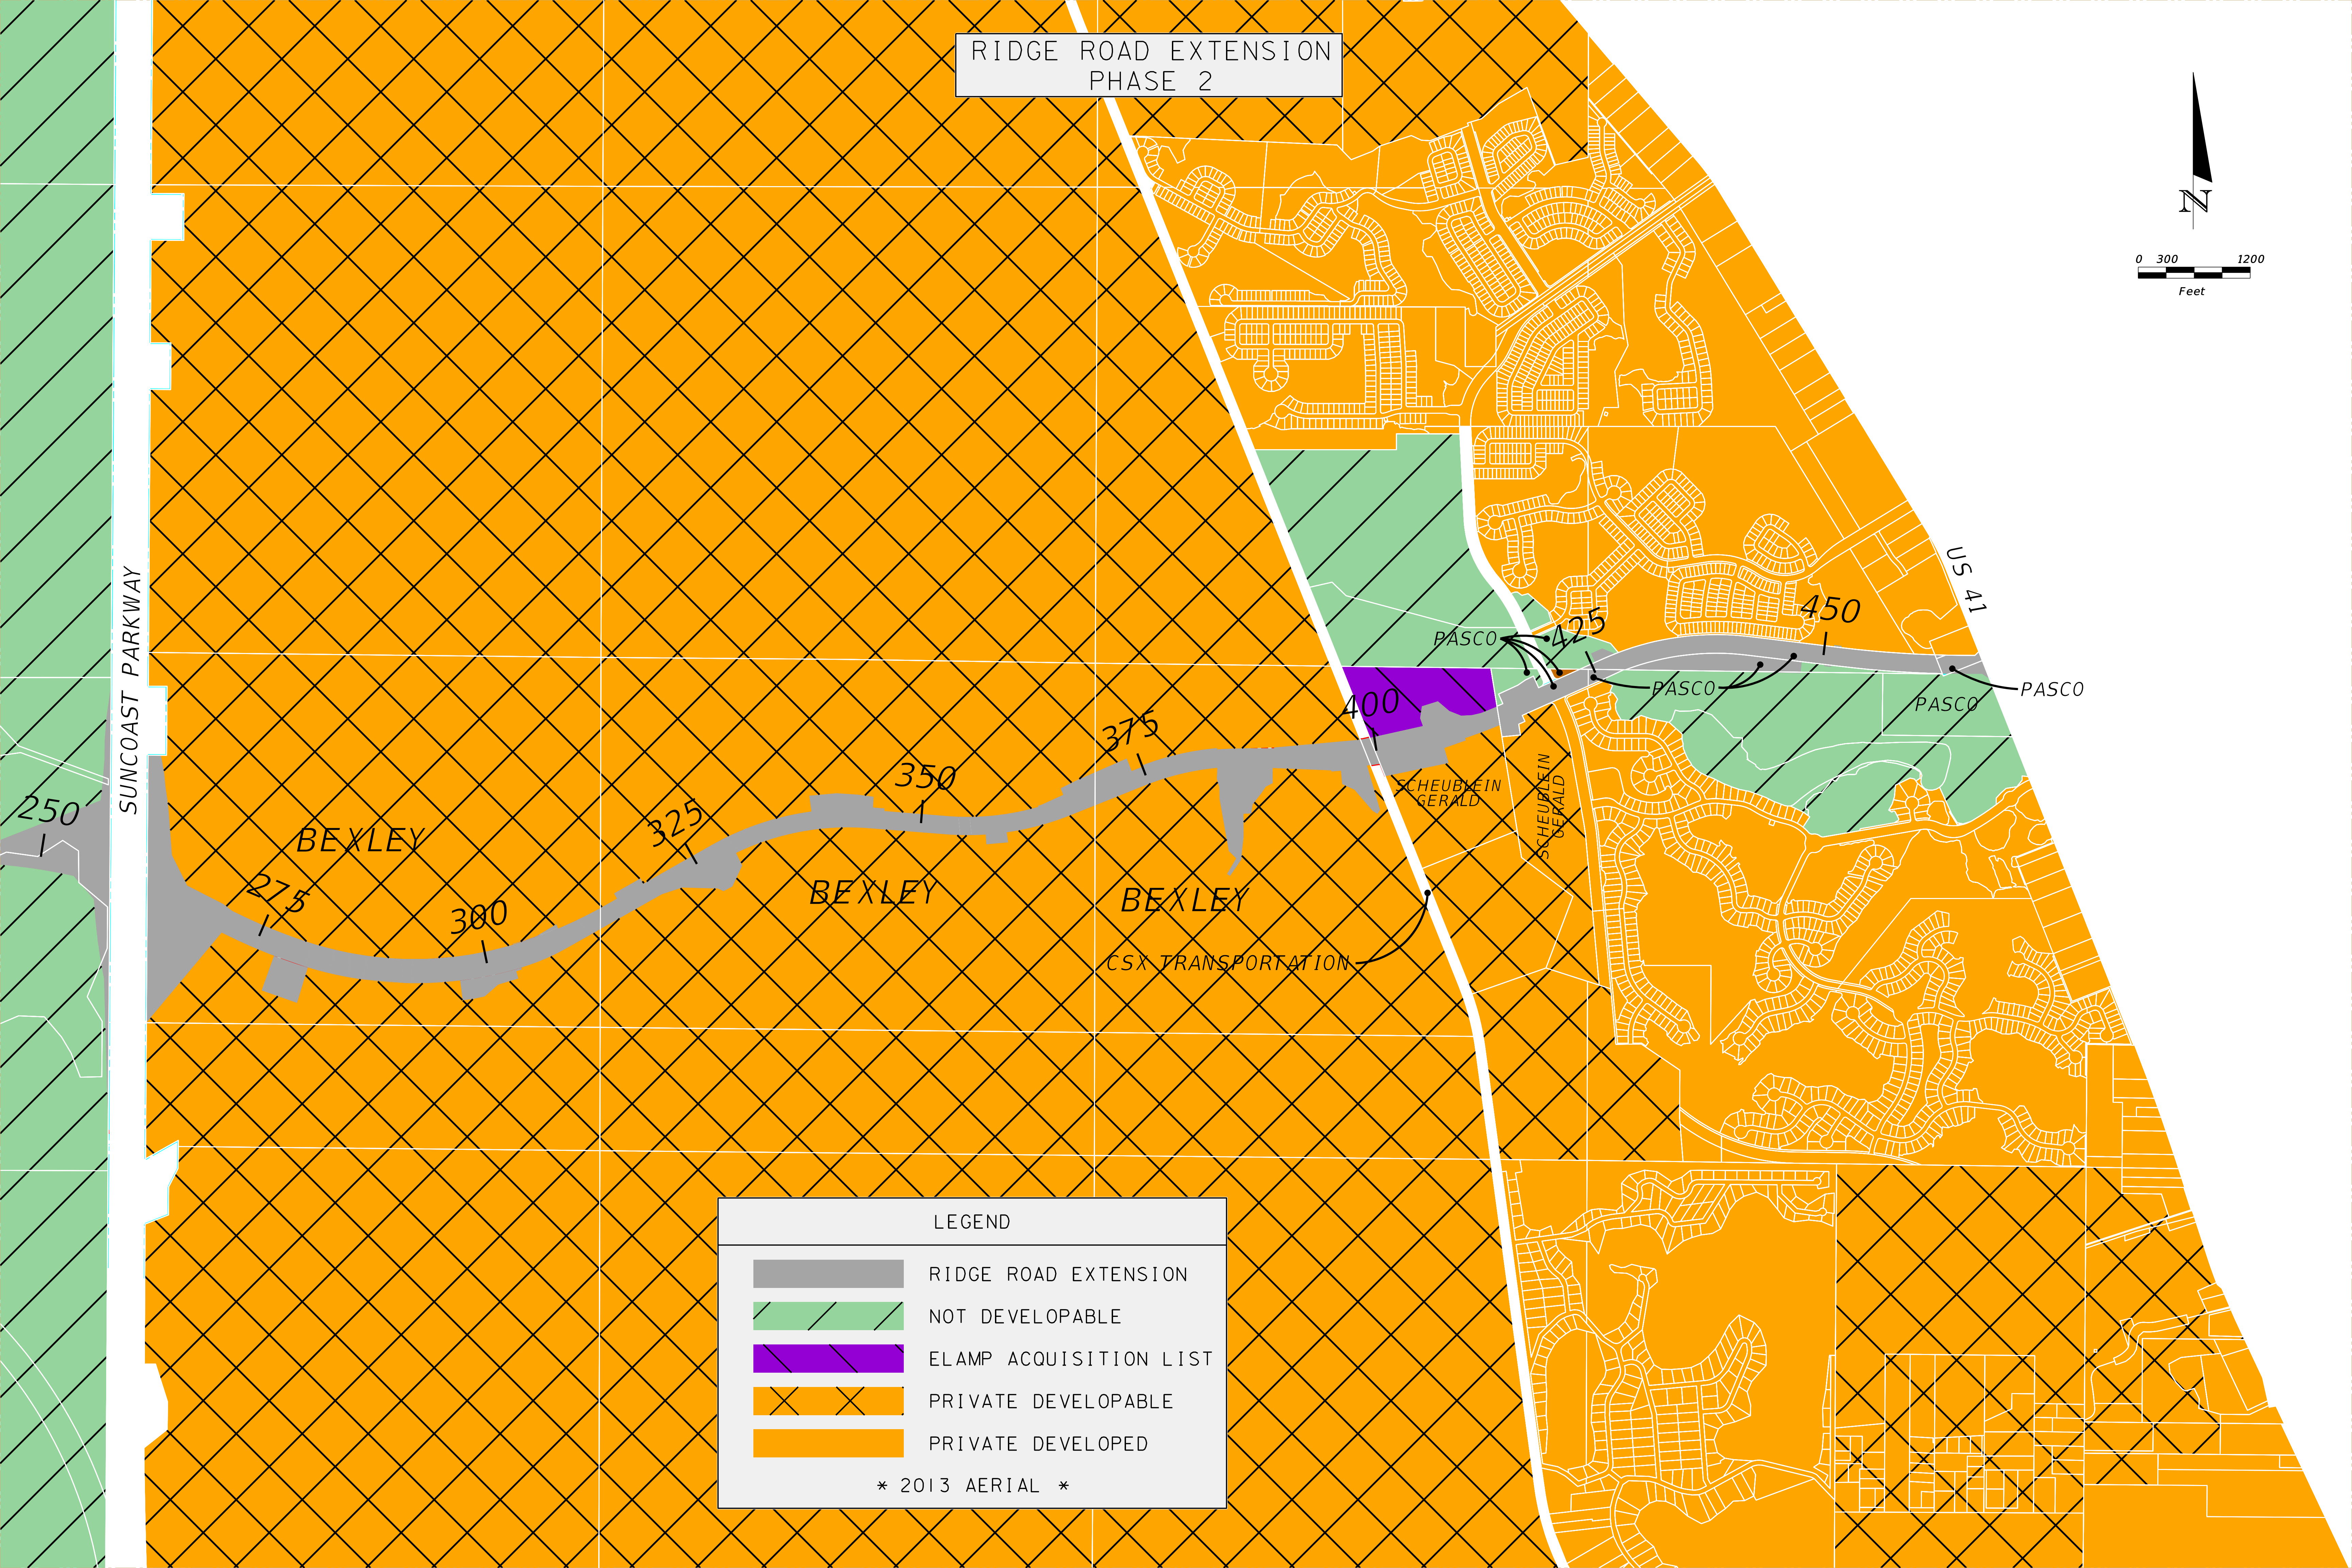

RIDGE ROAD EXTENSION  
PHASE I

LEGEND

-  RIDGE ROAD EXTENSION
-  NOT DEVELOPABLE
-  ELAMP ACQUISITION LIST
-  PRIVATE DEVELOPABLE
-  PRIVATE DEVELOPED

\* 2013 AERIAL \*

RIDGE ROAD EXTENSION  
PHASE 2

SUNCOAST PARKWAY

LEGEND

-  RIDGE ROAD EXTENSION
-  NOT DEVELOPABLE
-  ELAMP ACQUISITION LIST
-  PRIVATE DEVELOPABLE
-  PRIVATE DEVELOPED

\* 2013 AERIAL \*