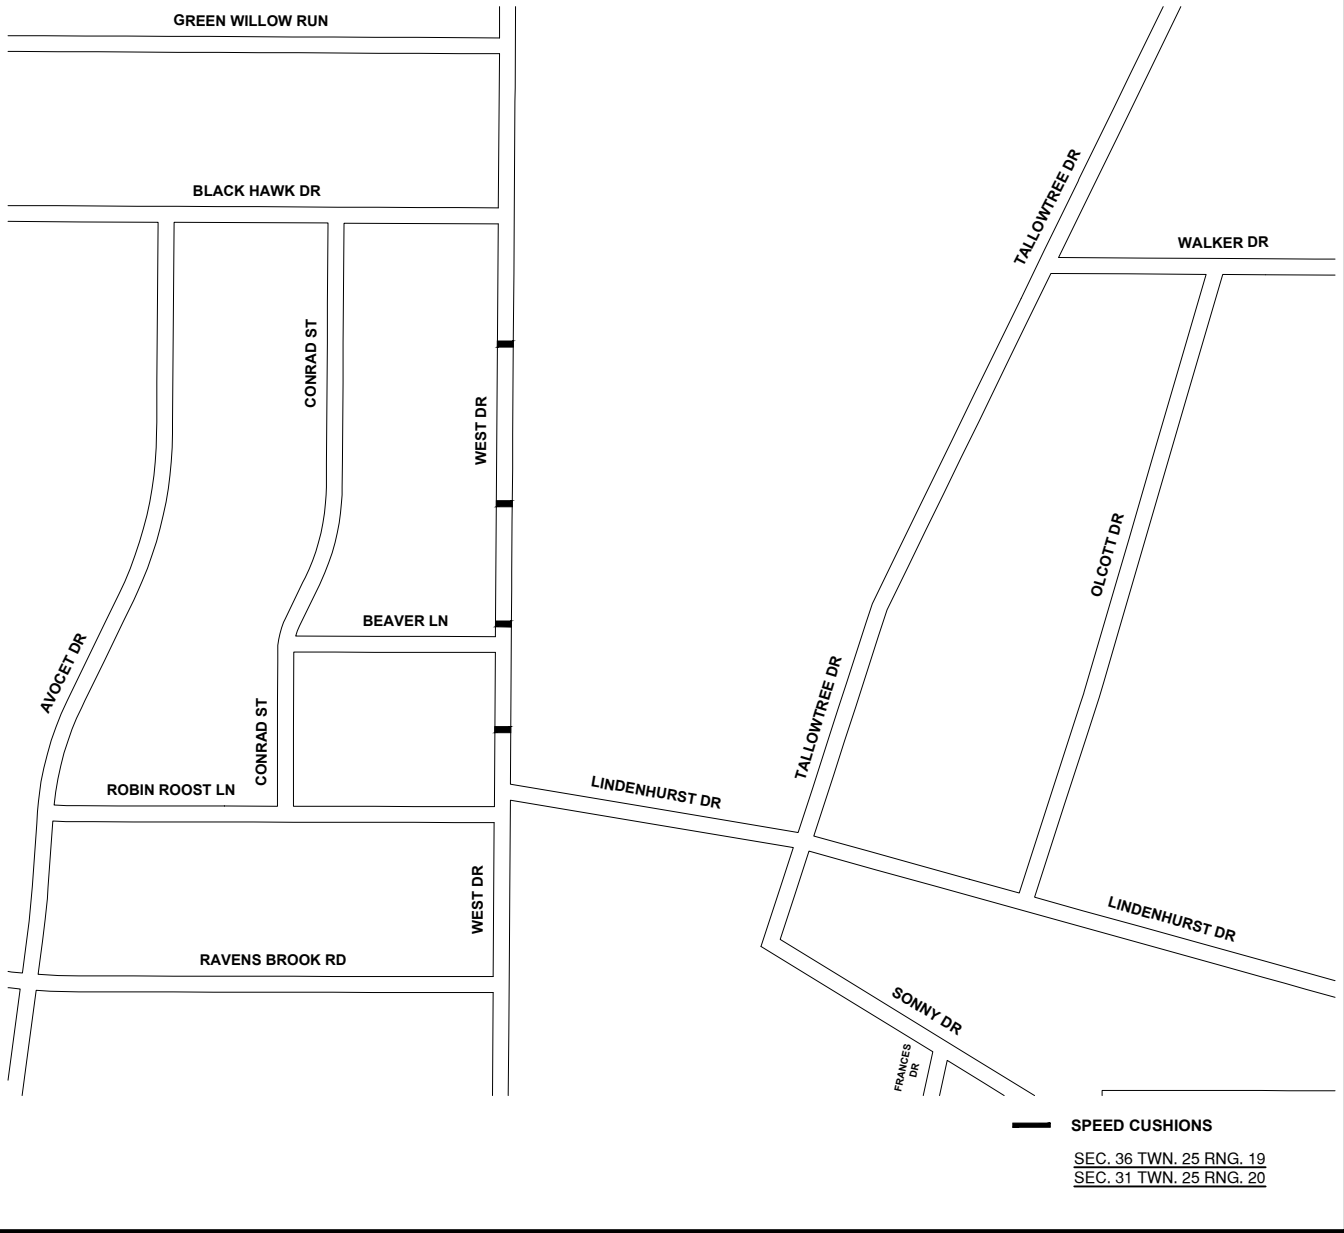

Plot:\BCCSTM01\Stormwater\Old Share Folder\PVAS-Projects\PROJECTS 2018\WEST DRIVE TRAFFIC CALMING\WEST DRIVE TRAFFIC CALMING\ROAD MAP PVAS #XXXX.dwg - Jun 20, 2018 @ 10:50am - pbrown

PASCO COUNTY, FLORIDA
PUBLIC WORKS DEPARTMENT
STORMWATER MANAGEMENT DIVISION

WEST DRIVE TRAFFIC CALMING