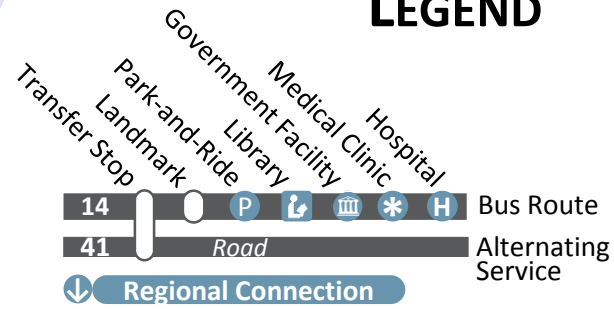

LEGEND

*Intermittent service, please check schedule for times.

Selected landmarks along routes are shown for reference only, there are many additional stops located in-between the stops and points shown.

Map is for informational purposes only and is not to scale.

CROSS BAYOU / MAIN ST

MAP GUIDE

- BP – Bayonet Point
- CB – Cross Bayou
- CL – County Line Rd
- CP – Chelsea Place
- DC – Dade City Downtown
- East Pasco Gov't Center
- Hugh Embry Library
- Dade City City Hall
- EB – Emerald Blvd Transfer
- GV – Gulf View Square
- MT – Medical Center of Trinity
- H – Medical Center of Trinity
- PC – PHSC Campus
- PR – Park & Ride
- P – Park & Ride
- SD – Sponge Docks
- TL – Trilby/Lacoochee
- TS – Tarpon Springs
- UP – Universal Plaza
- ZH – Zephyrhills Downtown
- Zephyrhills City Hall
- Zephyrhills Library

PASCO COUNTY PUBLIC TRANSPORTATION (PCPT)
 8620 Galen Wilson Blvd, Port Richey, FL 34668
 (352) 521-4587 or (813) 235-6073 or (727) 834-3322
 Florida Relay (TTY): Call 7-1-1 TDD: 1-800-338-5430
www.ridepcpt.com

Pinellas County Bus System - PSTA

Hillsborough County Bus System - HART