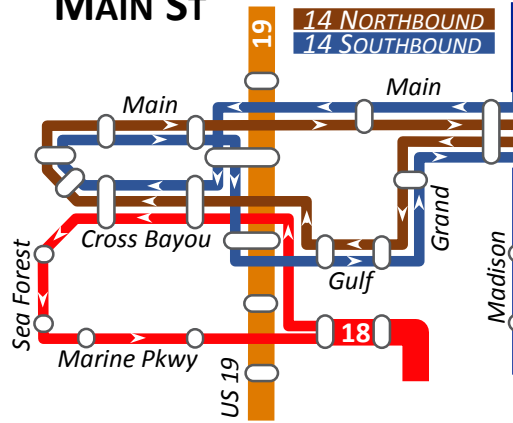

LEGEND

*Intermittent service, please check schedule for times.

Selected landmarks along routes are shown for reference only, there are many additional stops located in-between the stops and points shown.

Map is for informational purposes only and is not to scale.

CROSS BAYOU / MAIN ST

MAP GUIDE

- BP – Bayonet Point
- CB – Cross Bayou
- CL – County Line Rd
- CP – Chelsea Place
- DC – Dade City Downtown
- East Pasco Gov't Center
- Hugh Embry Library
- Dade City City Hall
- EB – Emerald Blvd Transfer
- GV – Gulf View Square
- MT – Medical Center of Trinity
- H – Medical Center of Trinity
- PC – PHSC Campus
- PR – Park & Ride
- P – Park & Ride
- SD – Sponge Docks
- TL – Trilby/Lacoochee
- TS – Tarpon Springs
- UP – Universal Plaza
- ZH – Zephyrhills Downtown
- Zephyrhills City Hall
- Zephyrhills Library

PASCO COUNTY PUBLIC TRANSPORTATION (PCPT)
 8620 Galen Wilson Blvd, Port Richey, FL 34668
 (352) 521-4587 or (813) 235-6073 or (727) 834-3322
 Florida Relay (TTY): Call 7-1-1 TDD: 1-800-338-5430
www.ridepcpt.com

Pinellas County Bus System - PSTA

Hillsborough County Bus System - HART