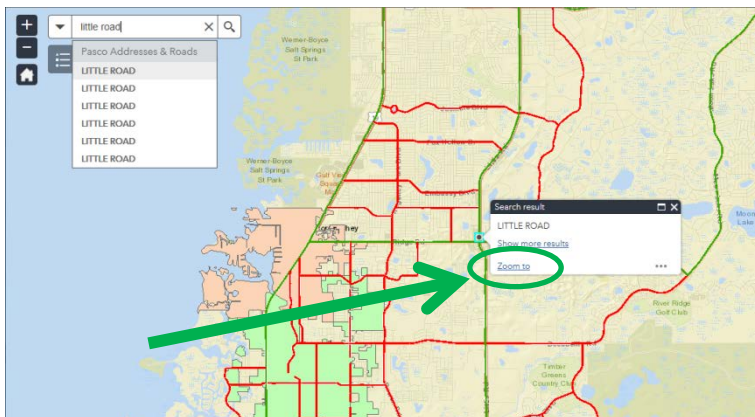

1. On the top left corner of your screen, enter the appropriate information for your search. You may search by:

- Road Name
- Road Intersections
- Road Number
- Street Address

2. The Search Result box will appear. In the Search Result box, click “Zoom to”.

3. Once you locate the road on the map, click on the name. A new box with available road data will appear. To view all the data, use the scroll bar in the box.