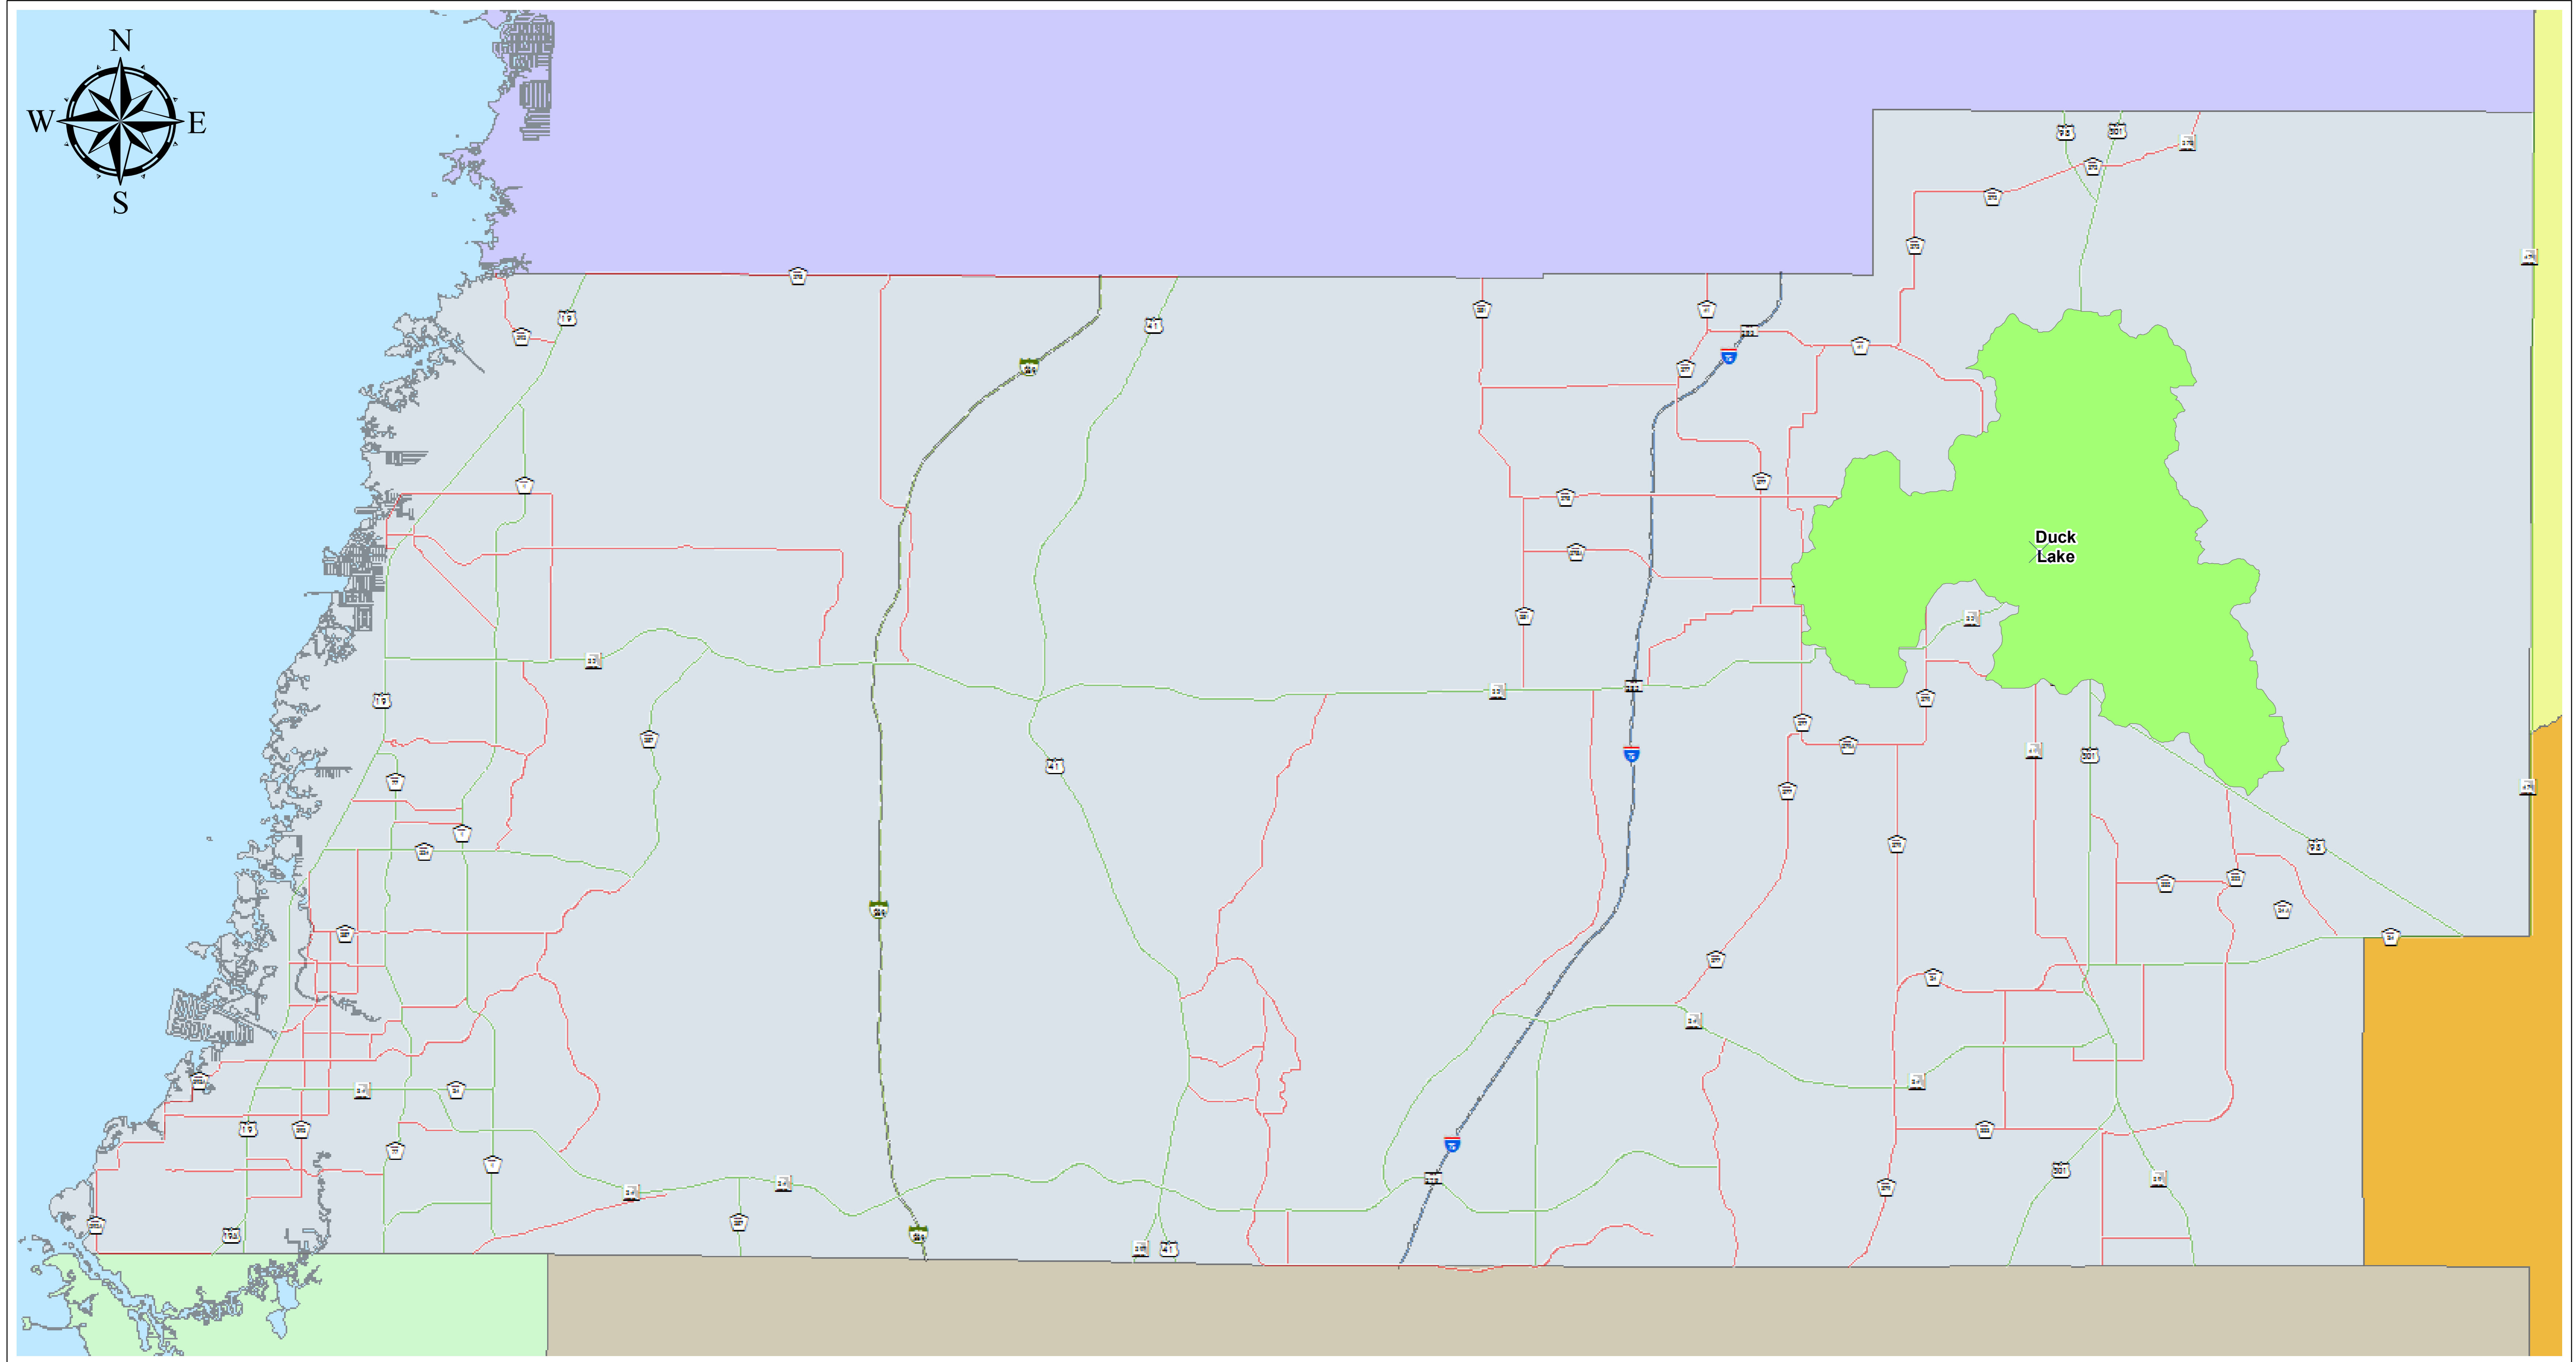

DUCK LAKE WATERSHED

Legend

- Arterial
- Collector
- Interstate
- Toll
- Duck Lake

Pasco County, Florida
Geographic Information Systems
Stormwater Management

Title: **STORMWATER MANAGEMENT**

Created: DJS
Printed: 10/1/2013
Reviewed: