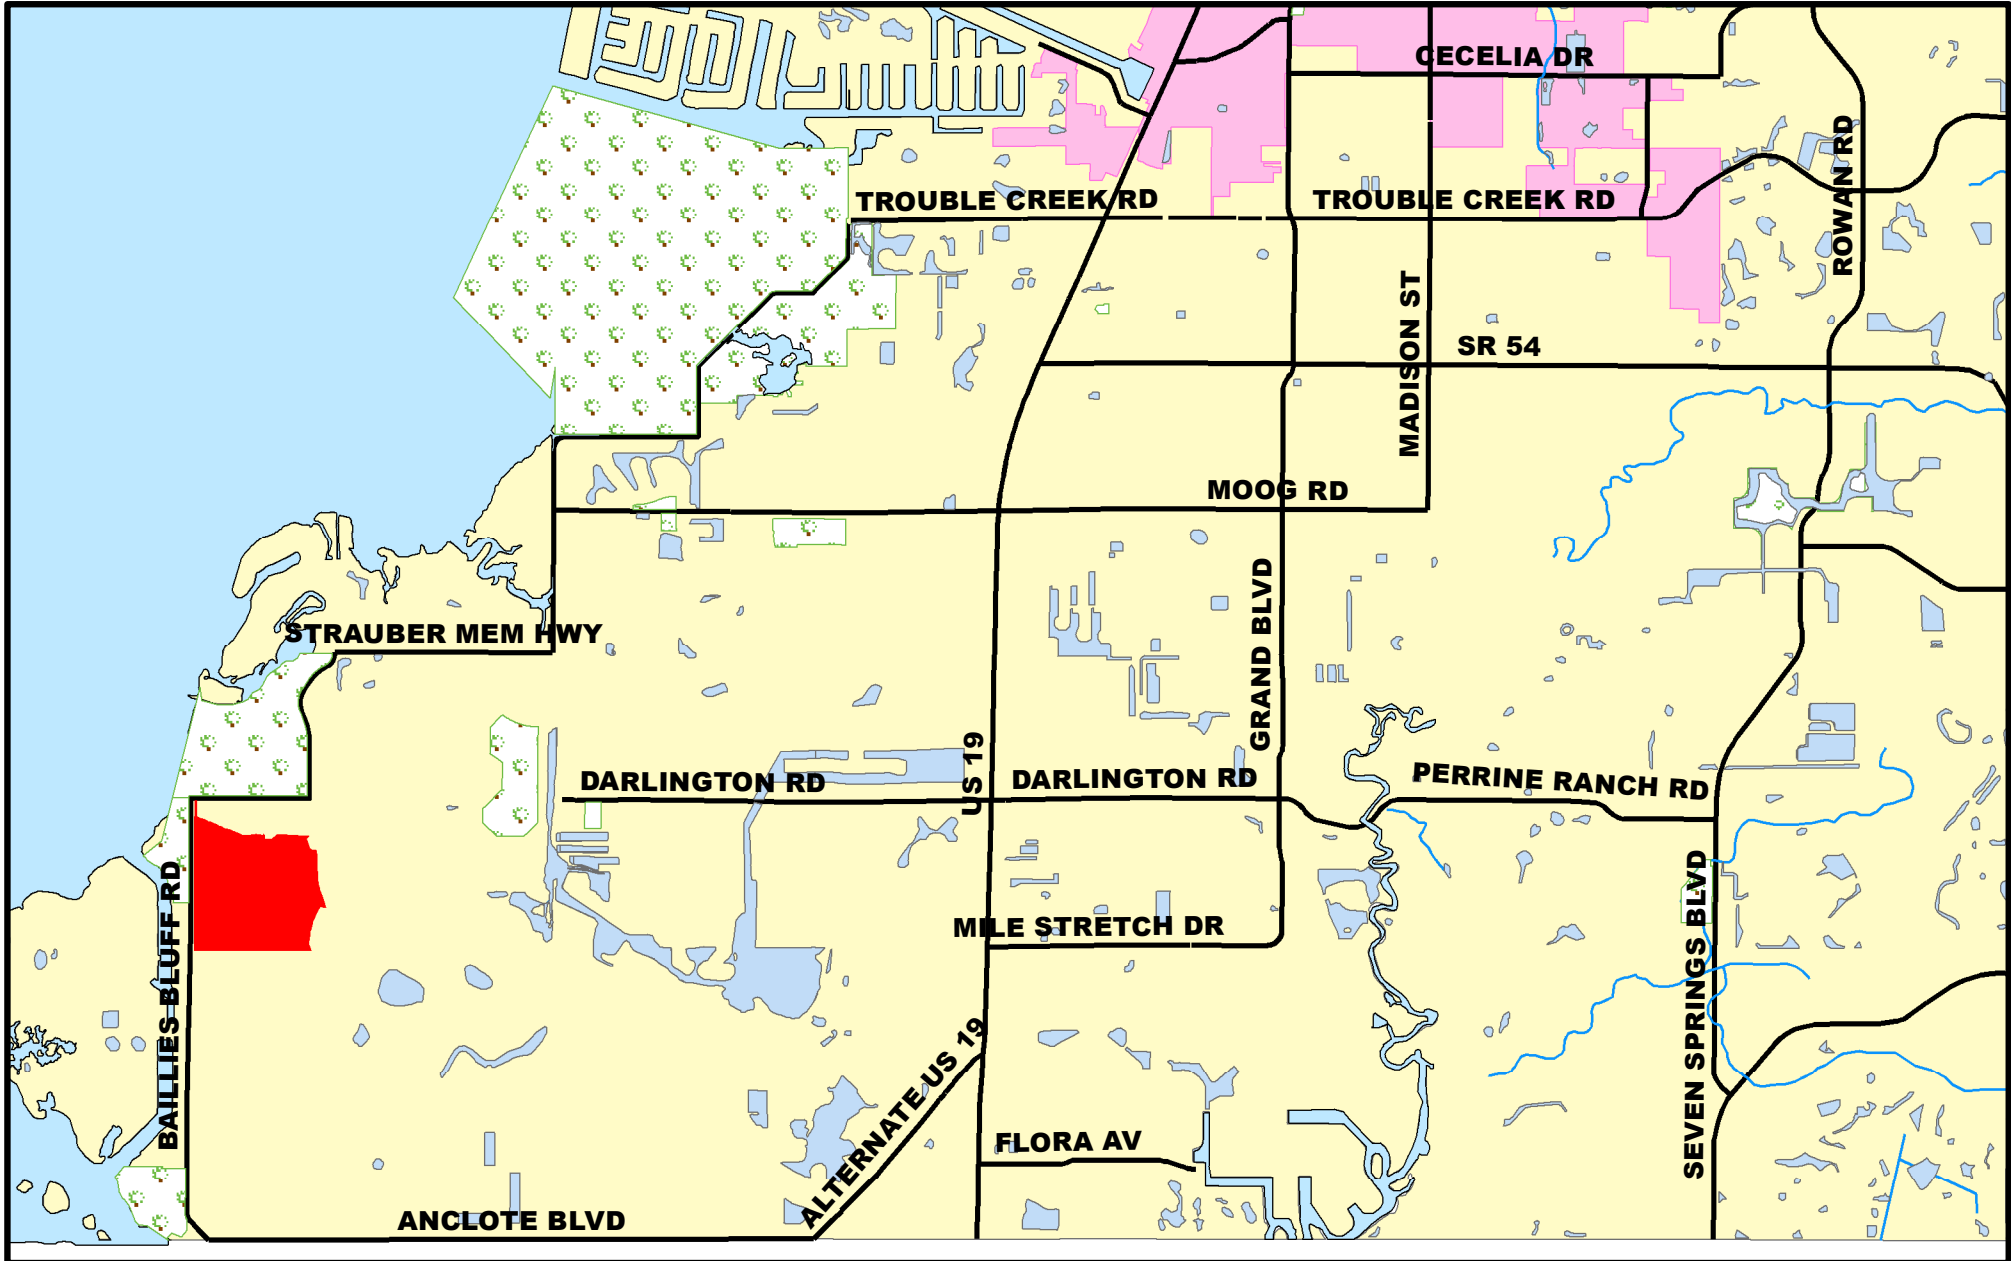

BAILLIE'S BLUFF CONSERVATION AREA LOCATION MAP

**Pasco County
Environmental Lands
Division**

- Baillie's Bluff
- Parks and Preserves
- Major Cities
- Roads
- Rivers and Streams
- Lakes

0 0.5 1 1.5

Miles