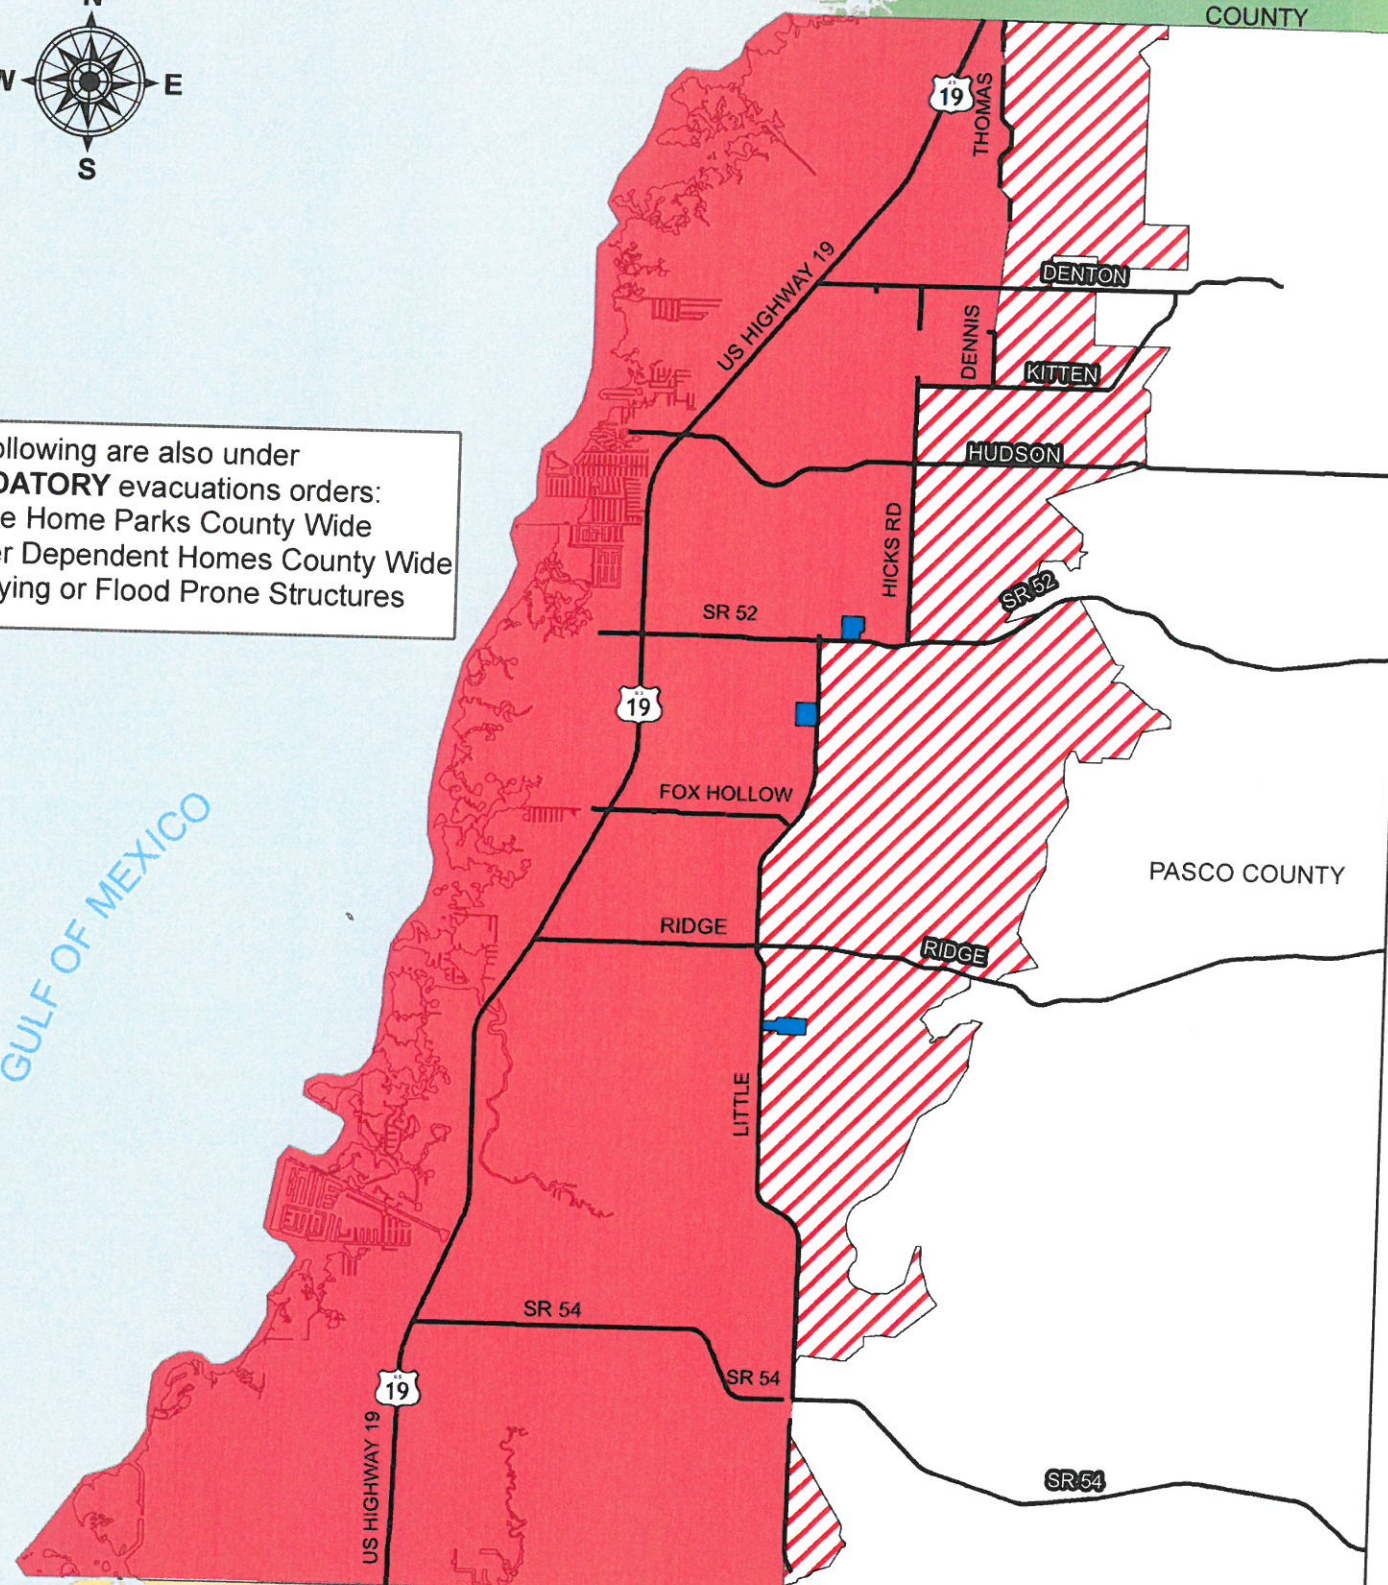

HERNANDO COUNTY

The following are also under **MANDATORY** evacuations orders:  
-Mobile Home Parks County Wide  
-Power Dependent Homes County Wide  
-Low lying or Flood Prone Structures

GULF OF MEXICO

PASCO COUNTY

PINELLAS COUNTY

HILLSBOROUGH COUNTY

-  NO Evacuation (Shelters/EOC)
-  Mandatory Evacuation Zone
-  Recommended Evac Zone(Remainder of Evac Zone C&D) Time:

County Administrator: 

Date: 9/9/17  
1200

Pasco County, Florida  
Geographic Information System  
(G.I.S.)  
8731 Callens Drive, Suite 310  
New Port Richey, FL 34654

Exhibit 3:  
Updated  
Mandatory/Recommended  
Evacuation Areas

G. Denise | 9/9/2017