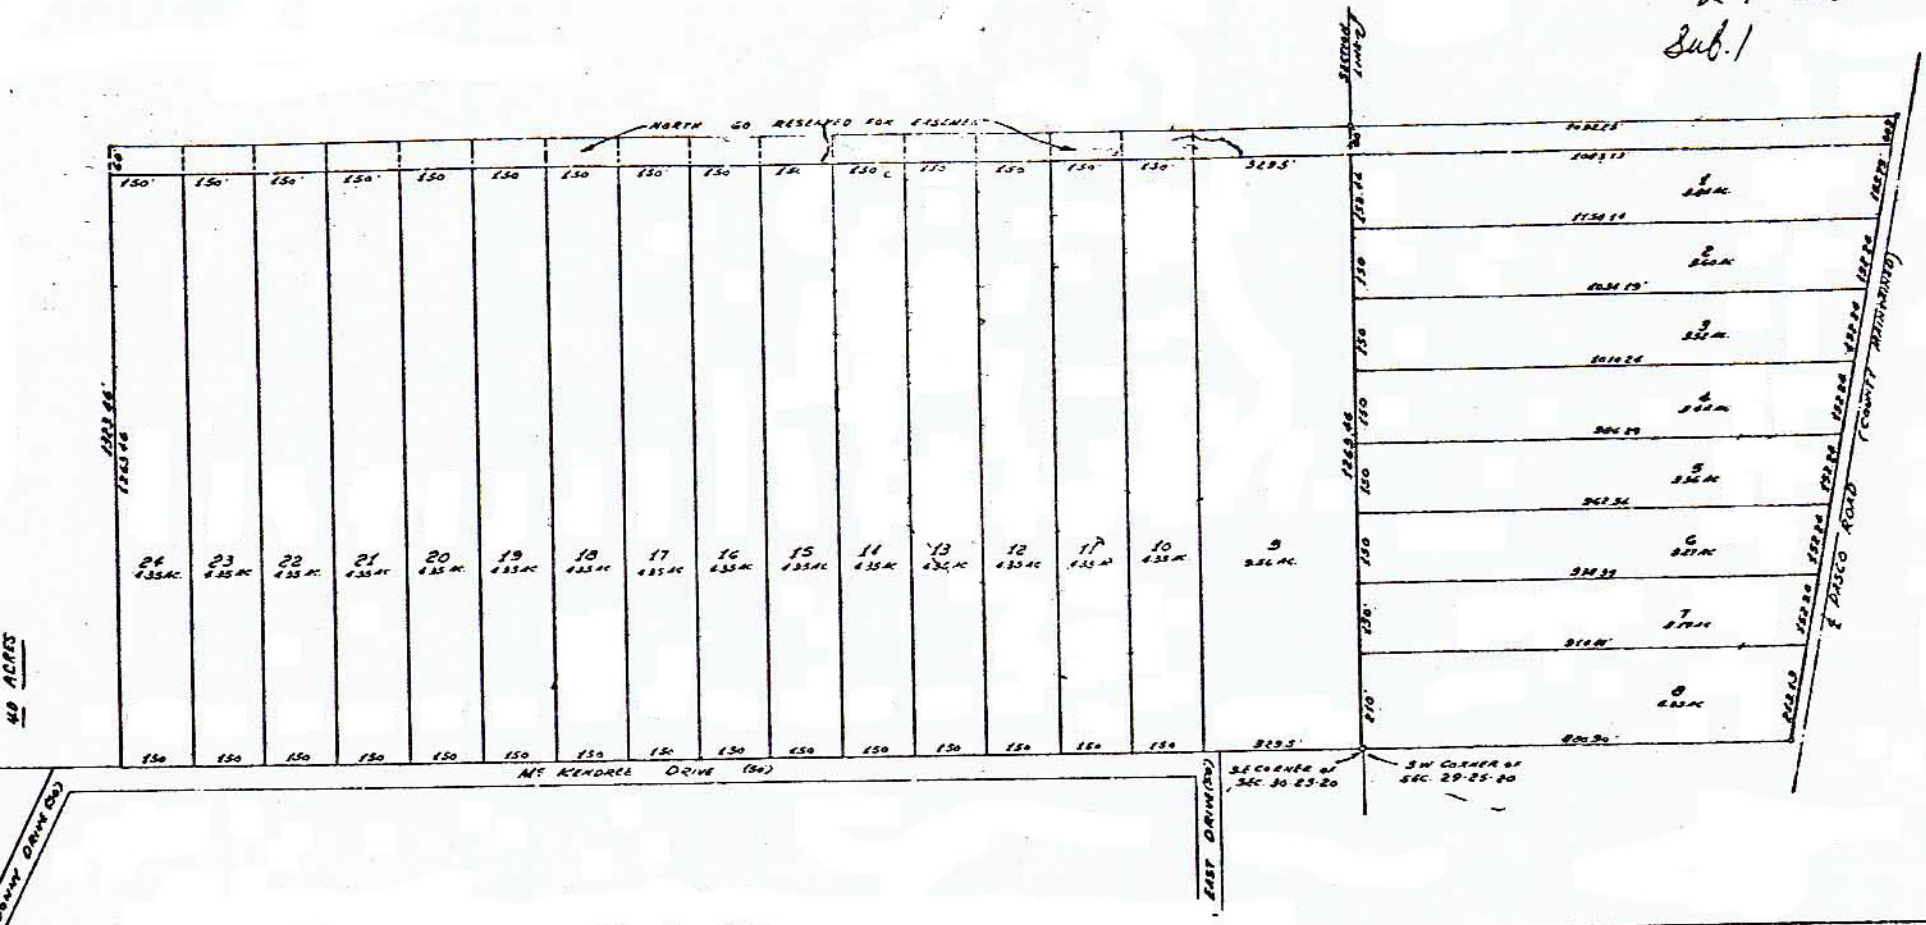

Plantation Pines of Pasco
 Box 5115
 Tampa, Fl. 33605

29-25-20
 Sub. 1

40 ACRES

BRANN DRIVE (20)

NE KENDALL DRIVE (36)

EAST DRIVE (20)

PASCO ROAD (COUNTY HIGHWAY 20)

SE CORNER OF SEC. 30 25-20

SW CORNER OF SEC. 29-25-20

DESIGNED:	SUBMITTED:
DRAWN:	APPROVED:
CHECKED:	
BY:	

C. Fred Deuel and Associates, Inc.
 CONSULTING ENGINEERS & LAND SURVEYORS
 ST. PETERSBURG ZEPHYRUS

PLANTATION PINES
 AN UNRECORDED SUBDIVISION OF A PORTION OF THE SW 1/4 OF SEC. 29, TWP. 25S, R. 20E, AND A PORTION OF THE SW 1/4 OF SEC. 30, TWP. 25S, R. 20E, ALL IN PASCO COUNTY, FLORIDA

WORK ORDER NO.	30
DATE	3 JULY 1921
SCALE	1"=200'
SHEET NO.	1 OF 1