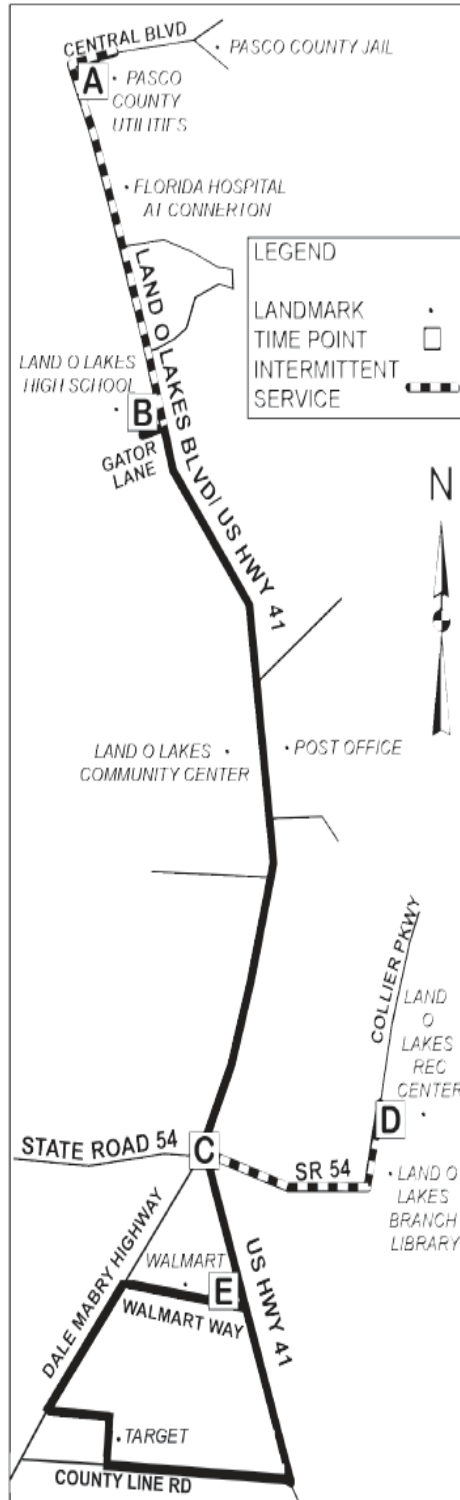

**NOTICE NEW SCHEDULE CHANGE
MAY 1ST, 2017**

Route 41

Land O'Lakes

DESTINATIONS INCLUDE:

- Pasco County Utilities
- Florida Hospital at Connerton
- Hap Clark/Central Pasco Professional Center
- Land O'Lakes Community Center
- Target
- Walmart
- Land O'Lakes Rec Center
- Land O'Lakes Library

Connects with PCPT Route 54
and HART Route 20X

All buses are wheelchair accessible.

www.ridepcpt.com

Land O'Lakes ROUTE 41

MAP IS FOR INFORMATIONAL PURPOSES ONLY AND IS NOT TO SCALE. ACTUAL DISTANCE BETWEEN TIME POINTS MAY BE GREATER THAN IT APPEARS.

SOUTHBOUND					NORTHBOUND				
Depart					Depart				
A	B	C	D	E	E	D	C	B	A
Central Blvd (Pasco County Utilities Building)	Land O'Lakes Blvd & Gator Lane	Land O'Lakes Blvd & SR 54	Collier Pkwy & Land O'Lakes Recreation Complex	Land O'Lakes Blvd Walmart	Land O'Lakes Blvd Walmart	Collier Pkwy & Land O'Lakes Recreation Complex	Land O'Lakes Blvd & SR 54	Land O'Lakes Blvd & Gator Lane	Central Blvd (Pasco County Utilities Building)
6:00 AM	6:07 AM	6:15 AM	-	6:30 AM	6:30 AM	-	6:33 AM	6:50 AM	7:00 AM
7:00 AM	7:07 AM	7:15 AM	-	7:30 AM	7:30 AM	7:40 AM	7:43 AM	8:00 AM	-
-	8:00 AM	8:10 AM	-	8:30 AM	8:30 AM	-	8:33 AM	8:50 AM	9:00 AM
9:00 AM	9:07 AM	9:15 AM	-	9:30 AM	9:30 AM	9:40 AM	9:43 AM	10:00 AM	-
-	10:00 AM	10:10 AM	-	10:30 AM	10:30 AM	-	10:33 AM	10:50 AM	11:00 AM
11:00 AM	11:07 AM	11:15 AM	-	11:30 AM	11:30 AM	11:40 AM	11:43 AM	12:00 PM	-
-	12:00 PM	12:15 PM	-	12:30 PM	12:30 PM	12:40 PM	12:43 PM	1:00 PM	-
-	1:00 PM	1:10 PM	-	1:30 PM	1:30 PM	1:40 PM	1:43 PM	2:00 PM	-
-	2:00 PM	2:10 PM	-	2:30 PM	2:30 PM	-	2:33 PM	2:50 PM	3:00 PM
3:00 PM	3:07 PM	3:15 PM	-	3:30 PM	3:30 PM	3:40 PM	3:43 PM	4:00 PM	-
-	4:00 PM	4:10 PM	-	4:30 PM	4:30 PM	4:40 PM	4:43 PM	5:00 PM	-
-	5:00 PM	5:10 PM	-	5:30 PM	5:30 PM	-	5:33 PM	5:50 PM	6:00 PM
6:00 PM	6:07 PM	6:15 PM	-	6:30 PM	6:30 PM	6:40 PM	6:43 PM	6:50 PM	7:00 PM

*Shaded area indicates Saturday / Holiday service hours.

ADDITIONAL STOPS ARE LOCATED BETWEEN TIME POINTS WHERE YOU CAN GET ON AND OFF THE BUS.