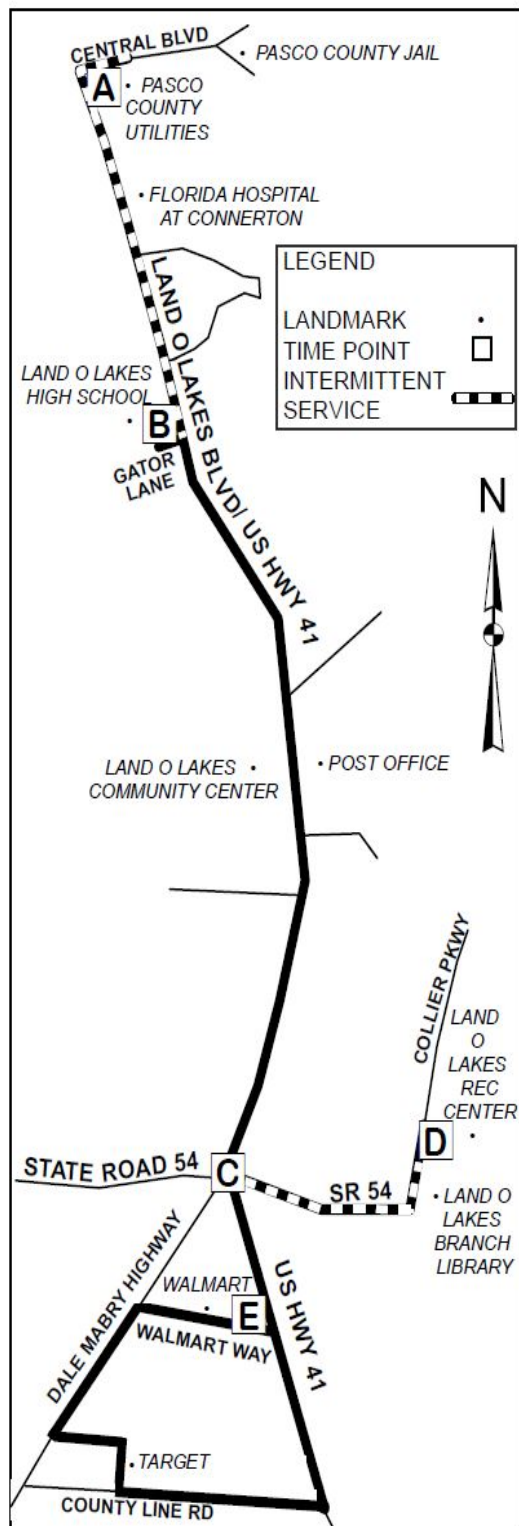

**NOTICE NEW BUS ROUTE
MAY 22nd, 2017**

Route 41

Land O'Lakes

DESTINATIONS INCLUDE:

Pasco County Utilities

Publix at Arbor Square at Connerton

Hap Clark/Central Pasco Professional Center

Land O'Lakes Community Center

Target

Walmart

Land O'Lakes Rec Center

Land O'Lakes Library

Connects with PCPT Route 54
and HART Route 20X

All buses are wheelchair accessible.

www.ridepcpt.com

Land O'Lakes ROUTE 41

MAP IS FOR INFORMATIONAL PURPOSES ONLY AND IS NOT TO SCALE. ACTUAL DISTANCE BETWEEN TIME POINTS MAY BE GREATER THAN IT APPEARS.

SOUTHBOUND					NORTHBOUND				
Depart					Depart				
A	B	C	D	E	E	D	C	B	A
Central Blvd (Pasco County Utilities Building)	Land O'Lakes Blvd & Gator Lane	Land O'Lakes Blvd & SR 54	Collier Pkwy & Land O'Lakes Recreation Complex	Land O'Lakes Blvd Walmart	Land O'Lakes Blvd Walmart	Collier Pkwy & Land O'Lakes Recreation Complex	Land O'Lakes Blvd & SR 54	Land O'Lakes Blvd & Gator Lane	Central Blvd (Pasco County Utilities Building)
6:00 AM	6:07 AM	6:15 AM	-	6:30 AM	6:30 AM	-	6:33 AM	6:50 AM	7:00 AM
7:00 AM	7:07 AM	7:15 AM	-	7:30 AM	7:30 AM	7:40 AM	7:43 AM	8:00 AM	-
-	8:00 AM	8:10 AM	-	8:30 AM	8:30 AM	-	8:33 AM	8:50 AM	9:00 AM
9:00 AM	9:07 AM	9:15 AM	-	9:30 AM	9:30 AM	9:40 AM	9:43 AM	10:00 AM	-
-	10:00 AM	10:10 AM	-	10:30 AM	10:30 AM	-	10:33 AM	10:50 AM	11:00 AM
11:00 AM	11:07 AM	11:15 AM	-	11:30 AM	11:30 AM	11:40 AM	11:43 AM	12:00 PM	-
-	12:00 PM	12:15 PM	-	12:30 PM	12:30 PM	12:40 PM	12:43 PM	1:00 PM	-
-	1:00 PM	1:10 PM	-	1:30 PM	1:30 PM	1:40 PM	1:43 PM	2:00 PM	-
-	2:00 PM	2:10 PM	-	2:30 PM	2:30 PM	-	2:33 PM	2:50 PM	3:00 PM
3:00 PM	3:07 PM	3:15 PM	-	3:30 PM	3:30 PM	3:40 PM	3:43 PM	4:00 PM	-
-	4:00 PM	4:10 PM	-	4:30 PM	4:30 PM	4:40 PM	4:43 PM	5:00 PM	-
-	5:00 PM	5:10 PM	-	5:30 PM	5:30 PM	-	5:33 PM	5:50 PM	6:00 PM
6:00 PM	6:07 PM	6:15 PM	-	6:30 PM	6:30 PM	6:40 PM	6:43 PM	6:50 PM	7:00 PM

*Shaded area indicates Saturday / Holiday service hours.

ADDITIONAL STOPS ARE LOCATED BETWEEN TIME POINTS WHERE YOU CAN GET ON AND OFF THE BUS.