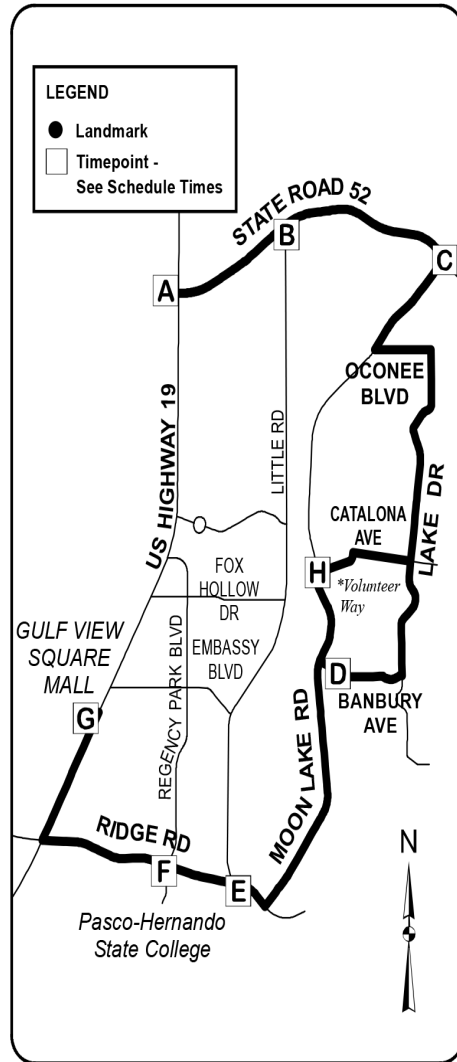

Route 16

MOON LAKE ROAD

DESTINATIONS INCLUDE:

Gulf View Mall

PHSC

Publix at Riverwalk (Ridge and Little Rd)

Volunteer Way

Dollar General

Winn-Dixie (Route 52 and Moon Lake Rd)

Kohl's

Walmart Neighborhood Market

Lowe's

(Connects with PCPT Routes 14, 19, 21, 23 & 25)
All buses are wheelchair accessible.

www.ridepcpt.com

MOON LAKE ROAD ROUTE 16