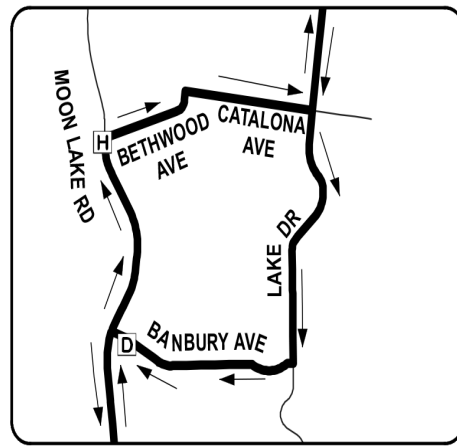

Route 16

MOON LAKE ROAD

DESTINATIONS INCLUDE:

Gulf View Mall

PHSC

Publix at Riverwalk (Ridge and Little Rd)

Volunteer Way

Dollar General

Winn-Dixie (Route 52 and Moon Lake Rd)

Kohl's

Walmart Neighborhood Market

Lowe's

(Connects with PCPT Routes 14, 19, 21, 23 & 25)
All buses are wheelchair accessible.

www.ridepcpt.com

MOON LAKE ROAD ROUTE 16

*Shaded area indicates Saturday / Holiday service hours.

ADDITIONAL STOPS ARE LOCATED BETWEEN TIME POINTS WHERE YOU CAN GET ON AND OFF THE BUS.