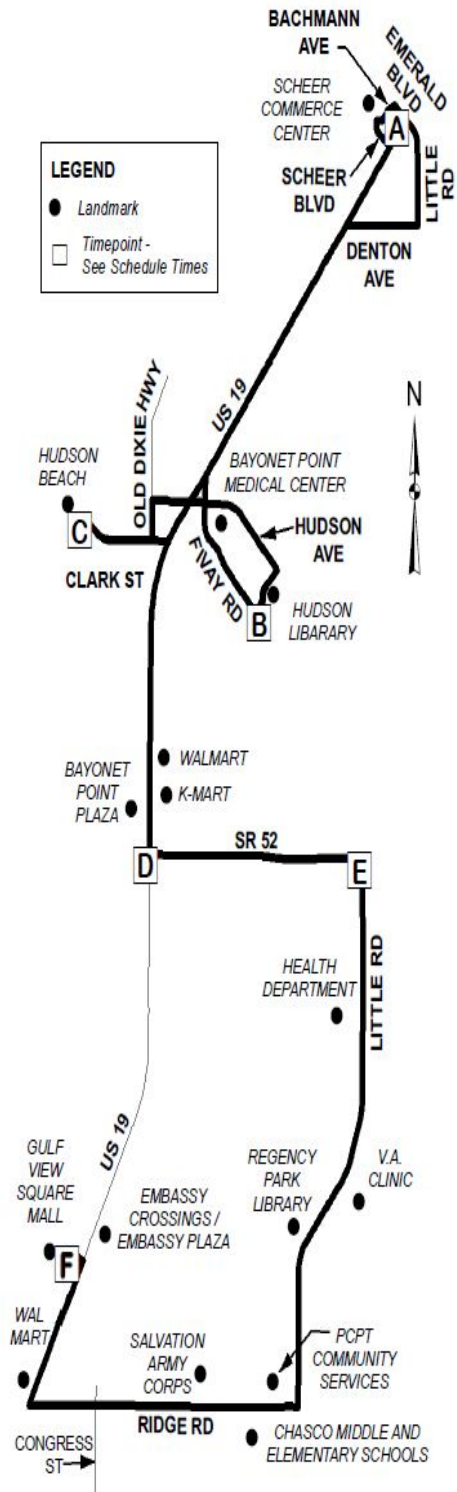

**NOTICE NEW SCHEDULE CHANGE
JULY 17TH, 2017**

Route 21 Hudson

DESTINATIONS INCLUDE:

Emerald Blvd./Hernando Connection

Regional Medical Center

Hudson Library

Hudson Beach

Bayonet Point Plaza

www.ridepcpt.com

Hudson ROUTE 21

MAP IS FOR INFORMATIONAL PURPOSES ONLY AND IS NOT TO SCALE. ACTUAL DISTANCE BETWEEN TIME POINTS MAY BE GREATER THAN IT APPEARS.

SOUTHBOUND					NORTHBOUND					
Depart					Arrive		Depart		Arrive	
A	C	D	E	F	F	E	D	B	A	
Emerald Blvd. / Hernando Connection (19 & Little Rd.)	Hudson Beach	U.S. 19 & S.R. 52	S.R. 52 & Little Rd.	Gulf View Square Mall	Gulf View Square Mall	S.R. 52 & Little Rd.	U.S. 19 & S.R. 52	Fivay Rd.	Emerald Blvd. / Hernando Connection (19 & Little Rd.)	
4:55 AM	5:05 AM	5:15 AM	5:21 AM	5:45 AM	5:55 AM	6:17 AM	6:25 AM	6:40 AM	6:50 AM	
5:55 AM	6:05 AM	6:15 AM	6:21 AM	6:45 AM	6:55 AM	7:17 AM	7:25 AM	7:40 AM	7:50 AM	
6:55 AM	7:05 AM	7:15 AM	7:21 AM	7:45 AM	7:55 AM	8:17 AM	8:25 AM	8:40 AM	8:50 AM	
7:55 AM	8:05 AM	8:15 AM	8:21 AM	8:45 AM	8:55 AM	9:17 AM	9:25 AM	9:40 AM	9:50 AM	
8:55 AM	9:05 AM	9:15 AM	9:21 AM	9:45 AM	9:55 AM	10:17 AM	10:25 AM	10:40 AM	10:50 AM	
9:55 AM	10:05 AM	10:15 AM	10:21 AM	10:45 AM	10:55 AM	11:17 AM	11:25 AM	11:40 AM	11:50 AM	
10:55 AM	11:05 AM	11:15 AM	11:21 AM	11:45 AM	11:55 AM	12:17 PM	12:25 PM	12:40 PM	12:50 PM	
11:55 AM	12:05 PM	12:15 PM	12:21 PM	12:45 PM	12:55 PM	1:17 PM	1:25 PM	1:40 PM	1:50 PM	
12:55 PM	1:05 PM	1:15 PM	1:21 PM	1:45 PM	1:55 PM	2:17 PM	2:25 PM	2:40 PM	2:50 PM	
1:55 PM	2:05 PM	2:15 PM	2:21 PM	2:45 PM	2:55 PM	3:17 PM	3:25 PM	3:40 PM	3:50 PM	
2:55 PM	3:05 PM	3:15 PM	3:21 PM	3:45 PM	3:55 PM	4:17 PM	4:25 PM	4:40 PM	4:50 PM	
3:55 PM	4:05 PM	4:15 PM	4:21 PM	4:45 PM	4:55 PM	5:17 PM	5:25 PM	5:40 PM	5:50 PM	
4:55 PM	5:05 PM	5:15 PM	5:21 PM	5:45 PM	5:55 PM	6:17 PM	6:25 PM	6:40 PM	6:50 PM	
5:55 PM	6:05 PM	6:15 PM	6:21 PM	6:45 PM	6:55 PM	7:17 PM	7:25 PM	7:40 PM	7:50 PM	
6:55 PM	7:05 PM	7:15 PM	7:21 PM	7:45 PM	7:55 PM					
7:55 PM	8:05 PM	8:15 PM	8:21 PM							