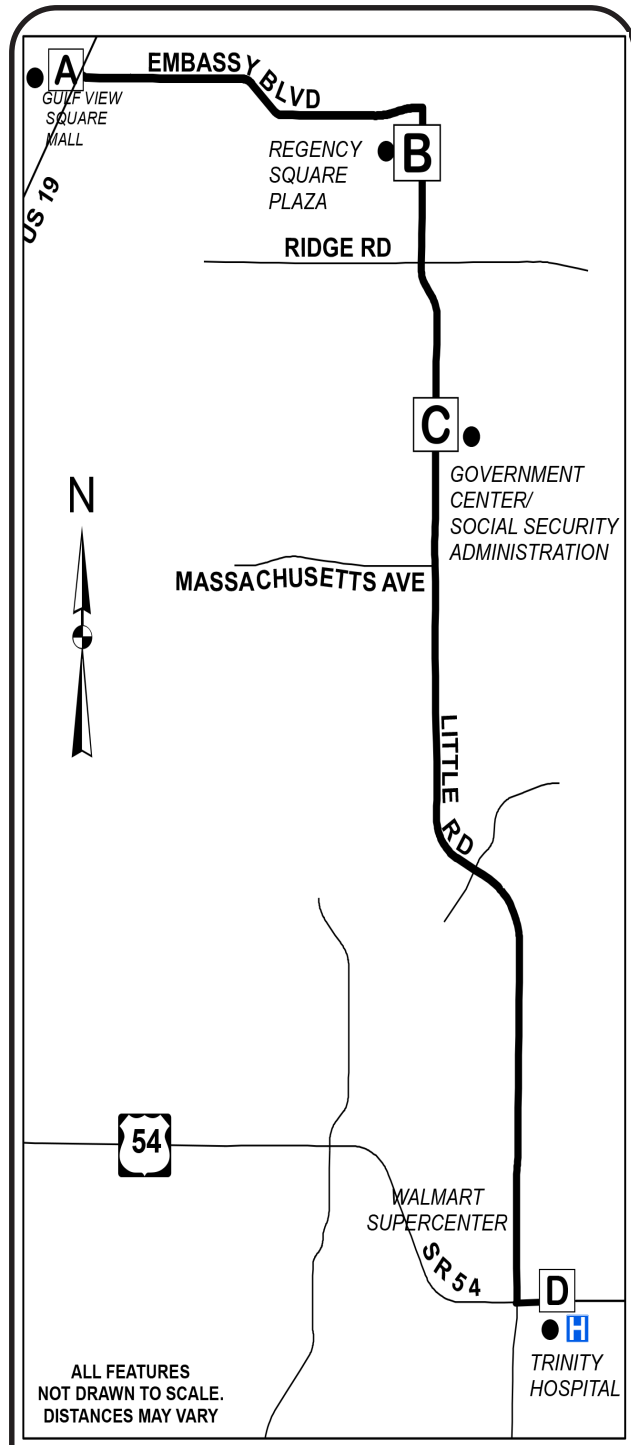

**NOTICE NEW SCHEDULE CHANGE
FEBRUARY 20TH, 2017**

Route 23

LITTLE ROAD

DESTINATIONS INCLUDE:

- Gulf View Square Mall
- West Pasco Government Center
- Social Security Office
- Counsel Square
- Medical Center at Trinity
- Trinity Outpatient Center
- Wal-Mart Supercenter

(Connects with PCPT Routes 14, 19, 21, 25 & 54)

All buses are wheelchair accessible.

www.ridepcpt.com

ALL FEATURES
NOT DRAWN TO SCALE.
DISTANCES MAY VARY

Map is for informational purposes only and is not drawn to scale. Actual distance between time points may be greater than it appears.

LITTLE ROAD ROUTE 23

MAP FOR INFORMATIONAL PURPOSES ONLY AND IS NOT TO SCALE. ACTUAL DISTANCE BETWEEN TIME POINTS MAY BE GREATER THAN IT APPEARS.

SOUTHBOUND				NORTHBOUND			
Depart		Arrive		Depart		Arrive	
A	B	C	D	D	C	B	A
Gulf View Square Mall	Embassy Blvd & Little Rd	Little Rd & Pasco Gov't Center	Medical Ctr of Trinity (SR 54)	Medical Ctr of Trinity (SR 54)	Little Rd & Pasco Gov't Center	Embassy Blvd & Little Rd	Gulf View Square Mall
4:55 AM	5:02 AM	5:05 AM	5:17 AM	5:55 AM	6:08 AM	6:12 AM	6:20 AM
6:25 AM	6:32 AM	6:36 AM	6:50 AM	6:55 AM	7:08 AM	7:12 AM	7:20 AM
7:25 AM	7:32 AM	7:36 AM	7:50 AM	7:55 AM	8:08 AM	8:12 AM	8:20 AM
8:25 AM	8:32 AM	8:36 AM	8:50 AM	8:55 AM	9:08 AM	9:12 AM	9:20 AM
9:25 AM	9:32 AM	9:36 AM	9:50 AM	9:55 AM	10:08 AM	10:12 AM	10:20 AM
10:25 AM	10:32 AM	10:36 AM	10:50 AM	10:55 AM	11:08 AM	11:12 AM	11:20 AM
11:25 AM	11:32 AM	11:36 AM	11:50 AM	11:55 AM	12:08 PM	12:12 PM	12:20 PM
12:25 PM	12:32 PM	12:36 PM	12:50 PM	12:55 PM	1:08 PM	1:12 PM	1:20 PM
1:25 PM	1:32 PM	1:36 PM	1:50 PM	1:55 PM	2:08 PM	2:12 PM	2:20 PM
2:25 PM	2:32 PM	2:36 PM	2:50 PM	2:55 PM	3:08 PM	3:12 PM	3:20 PM
3:25 PM	3:32 PM	3:36 PM	3:50 PM	3:55 PM	4:08 PM	4:12 PM	4:20 PM
4:25 PM	4:32 PM	4:36 PM	4:50 PM	4:55 PM	5:08 PM	5:12 PM	5:20 PM
5:25 PM	5:32 PM	5:36 PM	5:50 PM	5:55 PM	6:08 PM	6:12 PM	6:20 PM
6:25 PM	6:32 PM	6:36 PM	6:50 PM	6:55 PM	7:08 PM	7:12 PM	7:20 PM
7:25 PM	7:32 PM	7:36 PM	7:50 PM	7:55 PM	8:08 PM	8:12 PM	8:20 PM