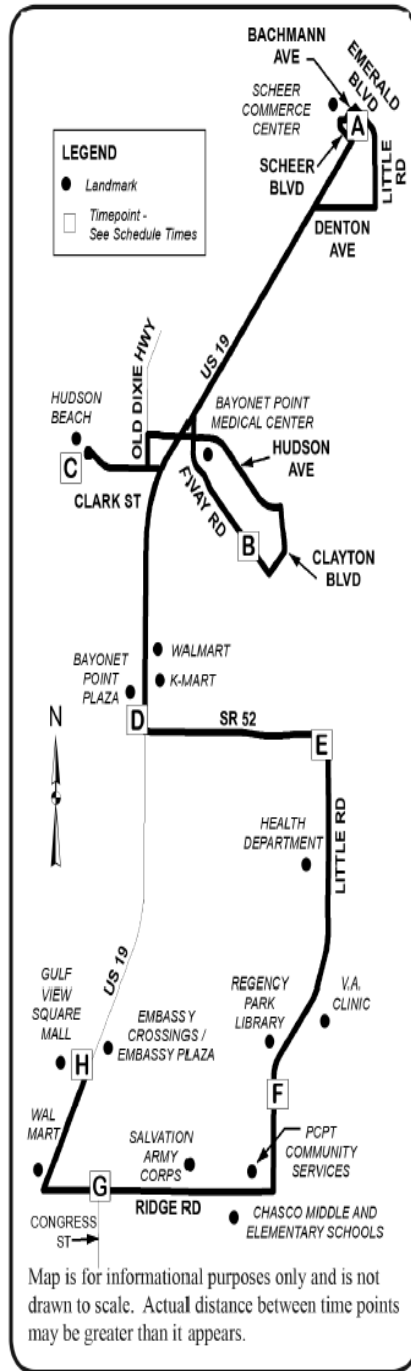

Route 21

Hudson

DESTINATIONS INCLUDE:

- Emerald Blvd/Scheer Com. Center/Hernando
- Regional Medical Center
- Hudson Library
- Hudson Beach
- Bayonet Point Plaza
- Health Department
- V.A. Clinic
- Regency Square Plaza
- PCPT/Pasco County Community Services
- Gulf View Square Mall

(Connects with Routes 14, 19, 21, 25, Hernando Purple Route)

All buses are wheelchair accessible.

www.ridepcpt.com

Hudson ROUTE 21

MAP FOR INFORMATIONAL PURPOSES ONLY AND IS NOT TO SCALE. ACTUAL DISTANCE BETWEEN TIME POINTS MAY BE GREATER THAN IT APPEARS.

SOUTHBOUND							NORTHBOUND									
Depart							Arrive			Depart			Arrive			
A	C	D	E	F	G	H	H	G	F	E	D	B	A			
Emerald Blvd. / Hernando Connection (19 & Little Rd.)	Hudson Beach	U.S. 19 & S.R. 52	S.R. 52 & Little Rd.	Little Rd. & Embassy Blvd.	Ridge Rd. & Congress St.	Gulf View Square Mall	Gulf View Square Mall	Ridge Rd. & Congress St.	Little Rd. & Embassy Blvd.	S.R. 52 & Little Rd.	U.S. 19 & S.R. 52	Library Rd. & Fivay Rd.	Emerald Blvd. / Hernando Connection (19 & Little Rd.)			
4:52 AM	5:05	5:13	5:21	5:27	5:32	5:42	6:00 AM	6:06	6:12	6:17	6:28	6:40	6:50			
5:52	6:05	6:13	6:21	6:27	6:32	6:42	7:00	7:06	7:12	7:17	7:28	7:40	7:50			
6:52	7:05	7:13	7:21	7:27	7:32	7:42	8:00	8:06	8:12	8:17	8:28	8:40	8:50			
7:52	8:05	8:13	8:21	8:27	8:32	8:42	9:00	9:06	9:12	9:17	9:28	9:40	9:50			
8:52	9:05	9:13	9:21	9:27	9:32	9:42	10:00	10:06	10:12	10:17	10:28	10:40	10:50			
9:52	10:05	10:13	10:21	10:27	10:32	10:42	11:00	11:06	11:12	11:17	11:28	11:40	11:50			
10:52	11:05	11:13	11:21	11:27	11:32	11:42	12:00	12:06	12:12	12:17	12:28	12:40	12:50			
11:52	12:05	12:13	12:21	12:27	12:32	12:42	1:00	1:06	1:12	1:17	1:28	1:40	1:50			
12:52	1:05	1:13	1:21	1:27	1:32	1:42	2:00	2:06	2:12	2:17	2:28	2:40	2:50			
1:52	2:05	2:13	2:21	2:27	2:32	2:42	3:00	3:06	3:12	3:17	3:28	3:40	3:50			
2:52	3:05	3:13	3:21	3:27	3:32	3:42	4:00	4:06	4:12	4:17	4:28	4:40	4:50			
3:52	4:05	4:13	4:21	4:27	4:32	4:42	5:00	5:06	5:12	5:17	5:28	5:40	5:50			
4:52	5:05	5:13	5:21	5:27	5:32	5:42	6:00	6:06	6:12	6:17	6:28	6:40	6:50			
5:52	6:05	6:13	6:21	6:27	6:32	6:42	7:00	7:06	7:12	7:17	7:28	7:40	7:50			
6:52	7:05	7:13	7:21	7:27	7:32	7:42	8:00	8:06 PM								
7:52	8:05	8:13	8:21	8:27 PM												

*Shaded area indicates Saturday / Holiday service hours.

ADDITIONAL STOPS ARE LOCATED BETWEEN TIME POINTS WHERE YOU CAN GET ON AND OFF THE BUS.