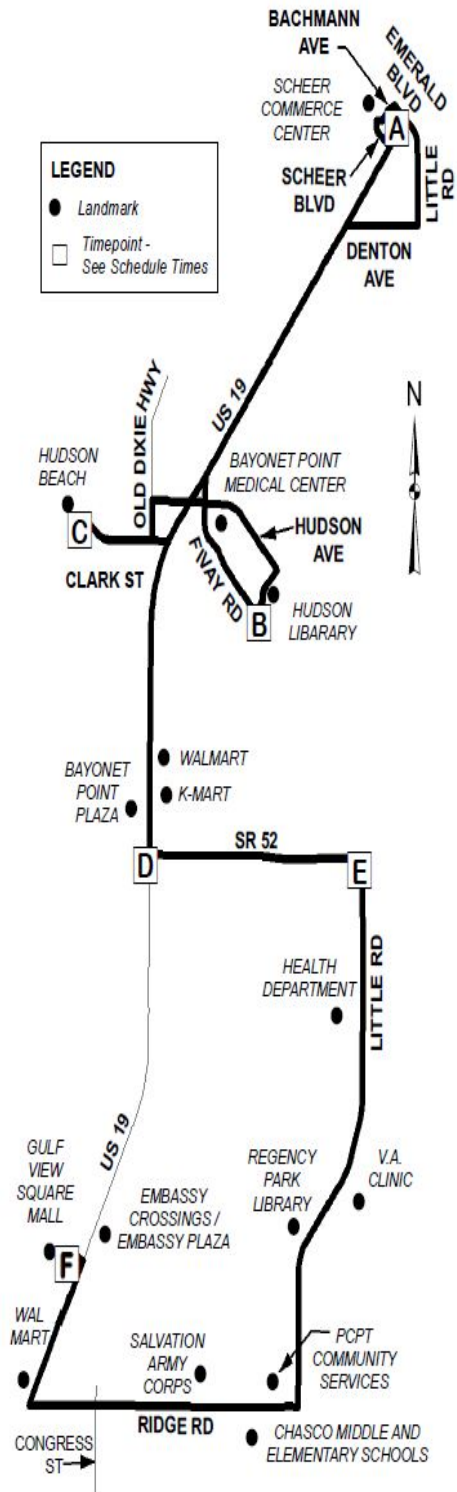

**NOTICE NEW SCHEDULE CHANGE
JULY 17TH, 2017**

Route 21 Hudson

DESTINATIONS INCLUDE:

Emerald Blvd./Hernando Connection

Regional Medical Center

Hudson Library

Hudson Beach

Bayonet Point Plaza

www.ridepcpt.com

Hudson ROUTE 21

MAP IS FOR INFORMATIONAL PURPOSES ONLY AND IS NOT TO SCALE. ACTUAL DISTANCE BETWEEN TIME POINTS MAY BE GREATER THAN IT APPEARS.

SOUTHBOUND					NORTHBOUND					
Depart					Arrive		Depart		Arrive	
A	C	D	E	F	F	E	D	B	A	
Emerald Blvd. / Hernando Connection (19 & Little Rd.)	Hudson Beach	U.S. 19 & S.R. 52	S.R. 52 & Little Rd.	Gulf View Square Mall	Gulf View Square Mall	S.R. 52 & Little Rd.	U.S. 19 & S.R. 52	Fivay Rd.	Emerald Blvd. / Hernando Connection (19 & Little Rd.)	
4:55 AM	5:05 AM	5:15 AM	5:21 AM	5:45 AM	5:55 AM	6:17 AM	6:25 AM	6:40 AM	6:50 AM	
5:55 AM	6:05 AM	6:15 AM	6:21 AM	6:45 AM	6:55 AM	7:17 AM	7:25 AM	7:40 AM	7:50 AM	
6:55 AM	7:05 AM	7:15 AM	7:21 AM	7:45 AM	7:55 AM	8:17 AM	8:25 AM	8:40 AM	8:50 AM	
7:55 AM	8:05 AM	8:15 AM	8:21 AM	8:45 AM	8:55 AM	9:17 AM	9:25 AM	9:40 AM	9:50 AM	
8:55 AM	9:05 AM	9:15 AM	9:21 AM	9:45 AM	9:55 AM	10:17 AM	10:25 AM	10:40 AM	10:50 AM	
9:55 AM	10:05 AM	10:15 AM	10:21 AM	10:45 AM	10:55 AM	11:17 AM	11:25 AM	11:40 AM	11:50 AM	
10:55 AM	11:05 AM	11:15 AM	11:21 AM	11:45 AM	11:55 AM	12:17 PM	12:25 PM	12:40 PM	12:50 PM	
11:55 AM	12:05 PM	12:15 PM	12:21 PM	12:45 PM	12:55 PM	1:17 PM	1:25 PM	1:40 PM	1:50 PM	
12:55 PM	1:05 PM	1:15 PM	1:21 PM	1:45 PM	1:55 PM	2:17 PM	2:25 PM	2:40 PM	2:50 PM	
1:55 PM	2:05 PM	2:15 PM	2:21 PM	2:45 PM	2:55 PM	3:17 PM	3:25 PM	3:40 PM	3:50 PM	
2:55 PM	3:05 PM	3:15 PM	3:21 PM	3:45 PM	3:55 PM	4:17 PM	4:25 PM	4:40 PM	4:50 PM	
3:55 PM	4:05 PM	4:15 PM	4:21 PM	4:45 PM	4:55 PM	5:17 PM	5:25 PM	5:40 PM	5:50 PM	
4:55 PM	5:05 PM	5:15 PM	5:21 PM	5:45 PM	5:55 PM	6:17 PM	6:25 PM	6:40 PM	6:50 PM	
5:55 PM	6:05 PM	6:15 PM	6:21 PM	6:45 PM	6:55 PM	7:17 PM	7:25 PM	7:40 PM	7:50 PM	
6:55 PM	7:05 PM	7:15 PM	7:21 PM	7:45 PM	7:55 PM	7:55 PM				
7:55 PM	8:05 PM	8:15 PM	8:21 PM							