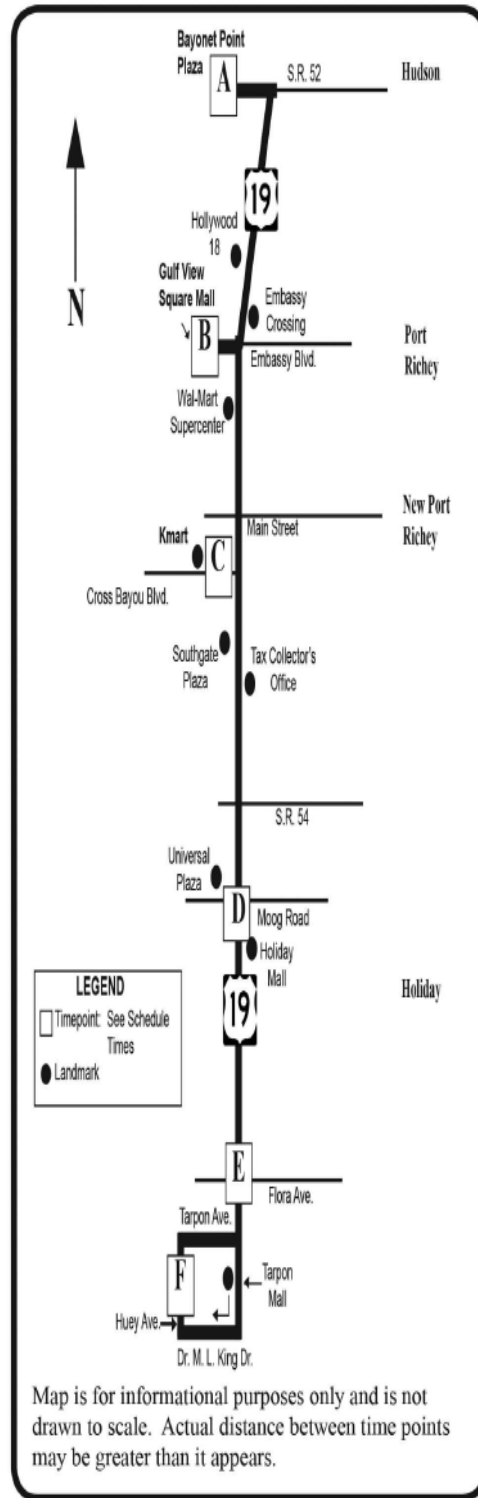

Route 19

U.S. 19

DESTINATIONS INCLUDE:

- Bayonet Point Plaza
- Hollywood 18 Theaters
- Embassy Crossing
- Gulf View Square Mall
- Cross Bayou
- Southgate Plaza
- Universal Plaza
- Holiday Plaza
- Tarpon Mall

(Connects with all local PCPT service routes and PSTA Routes 19 & 66 at Huey Avenue.)

All buses are wheelchair accessible.

www.ridepcpt.com

Map is for informational purposes only and is not drawn to scale. Actual distance between time points may be greater than it appears.

*Shaded area indicates Saturday / Holiday service hours.

ADDITIONAL STOPS ARE LOCATED BETWEEN TIME POINTS WHERE YOU CAN GET ON AND OFF THE BUS.