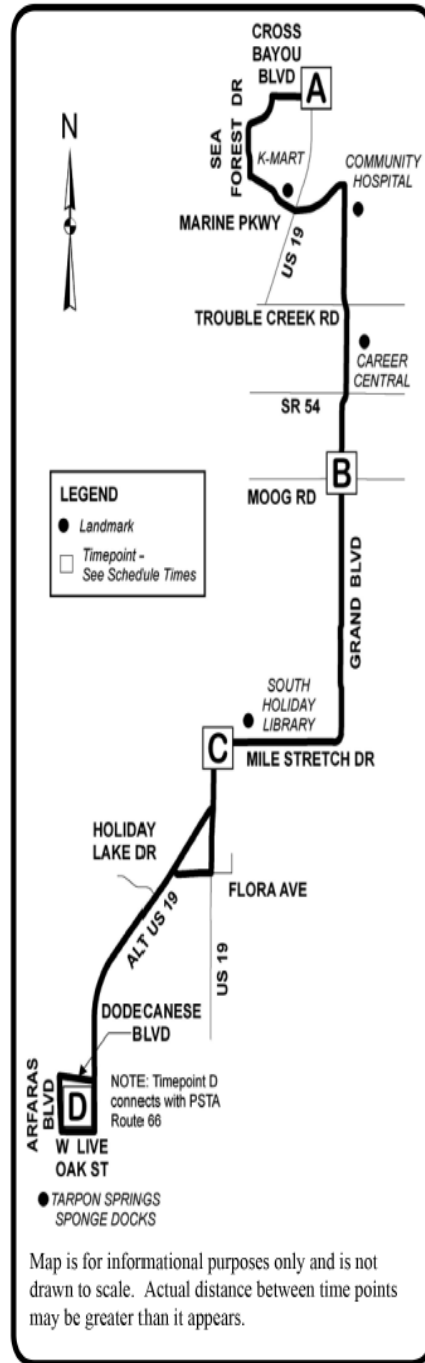

Route 18

Grand Boulevard

DESTINATIONS INCLUDE:

- Cross Bayou
- Southgate Plaza
- Career Central
- South Holiday Library
- Tarpon Springs Sponge Docks

(Connects with Routes 14, 19, 23 and PSTA Route 66)

All buses are wheelchair accessible.

www.ridepcpt.com

Map is for informational purposes only and is not drawn to scale. Actual distance between time points may be greater than it appears.

Grand Boulevard ROUTE 18

MAP FOR INFORMATIONAL PURPOSES ONLY AND IS NOT TO SCALE. ACTUAL DISTANCE BETWEEN TIME POINTS MAY BE GREATER THAN IT APPEARS.

SOUTHBOUND				NORTHBOUND			
<i>Depart</i>		<i>Arrive</i>		<i>Depart</i>		<i>Arrive</i>	
A	B	C	D	D	C	B	A
U.S. 19 & Cross Bayou Blvd.	Grand Blvd. & Moog Rd.	U.S. 19 & Mile Stretch Rd.	Arfaras Blvd. (Tarpon Springs Sponge Docks)	Arfaras Blvd. (Tarpon Springs Sponge Docks)	U.S. 19 & Mile Stretch Rd.	Grand Blvd. & Moog Rd.	U.S. 19 & Cross Bayou Blvd.
6:00a	6:09	6:15	6:24	6:25a	6:34	6:40	6:50
7:00	7:09	7:15	7:24	7:25	7:34	7:40	7:50
8:00	8:09	8:15	8:24	8:25	8:34	8:40	8:50
9:00	9:09	9:15	9:24	9:25	9:34	9:40	9:50
10:00	10:09	10:15	10:24	10:25	10:34	10:40	10:50
11:00	11:09	11:15	11:24	11:25	11:34	11:40	11:50
12:00p	12:09	12:15	12:24	12:25p	12:34	12:40	12:50
1:00	1:09	1:15	1:24	1:25	1:34	1:40	1:50
2:00	2:09	2:15	2:24	2:25	2:34	2:40	2:50
3:00	3:09	3:15	3:24	3:25	3:34	3:40	3:50
4:00	4:09	4:15	4:24	4:25	4:34	4:40	4:50
5:00	5:09	5:15	5:24	5:25	5:34	5:40	5:50
6:00	6:09	6:15	6:24p	6:25	6:34	6:40	6:50p

*Shaded area indicates Saturday / Holiday service hours.

ADDITIONAL STOPS ARE LOCATED BETWEEN TIME POINTS WHERE YOU CAN GET ON AND OFF THE BUS.