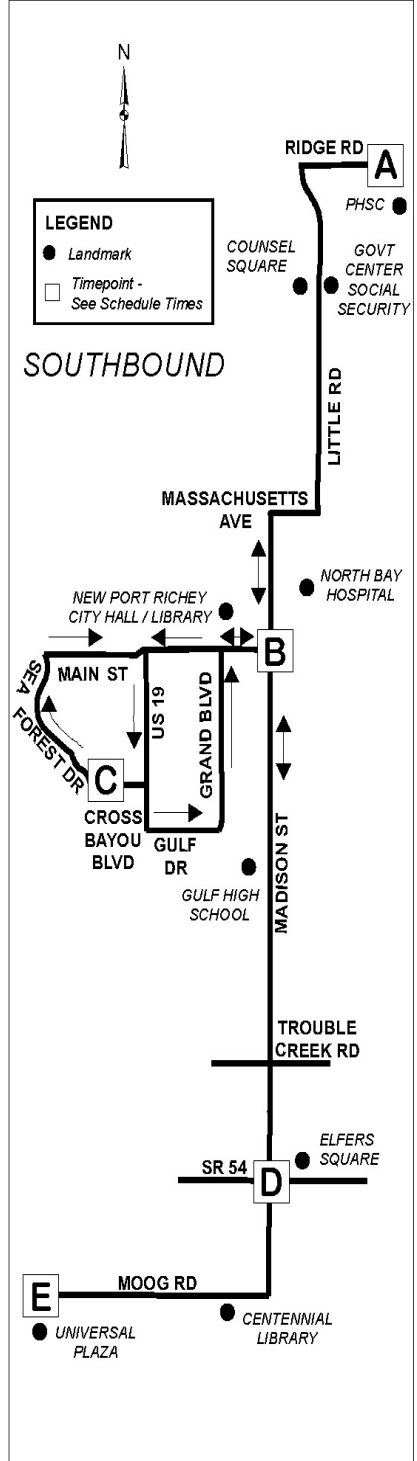

**NOTICE NEW SCHEDULE CHANGE
JULY 17TH, 2017**

Route 14

Madison/Ridge/New Port Richey

DESTINATIONS INCLUDE:

- Pasco-Hernando State College
- West Pasco Government Center
- Social Security Administration
- Morton Plant North Bay Hospital
- Universal Plaza
- Downtown New Port Richey
- Centennial Library
- Gulf High School

(Connects with PCPT Routes 16, 18, 19, 21, 23, 25 & 54)

All buses are wheelchair accessible.

www.ridepcpt.com

Madison/Ridge/New Port Richey ROUTE 14

MAP IS FOR INFORMATIONAL PURPOSES ONLY AND IS NOT TO SCALE. ACTUAL DISTANCE BETWEEN TIME POINTS MAY BE GREATER THAN IT APPEARS.

*Shaded area indicates Saturday / Holiday service hours.
 ADDITIONAL STOPS ARE LOCATED BETWEEN TIME POINTS WHERE YOU CAN GET ON AND OFF THE BUS.