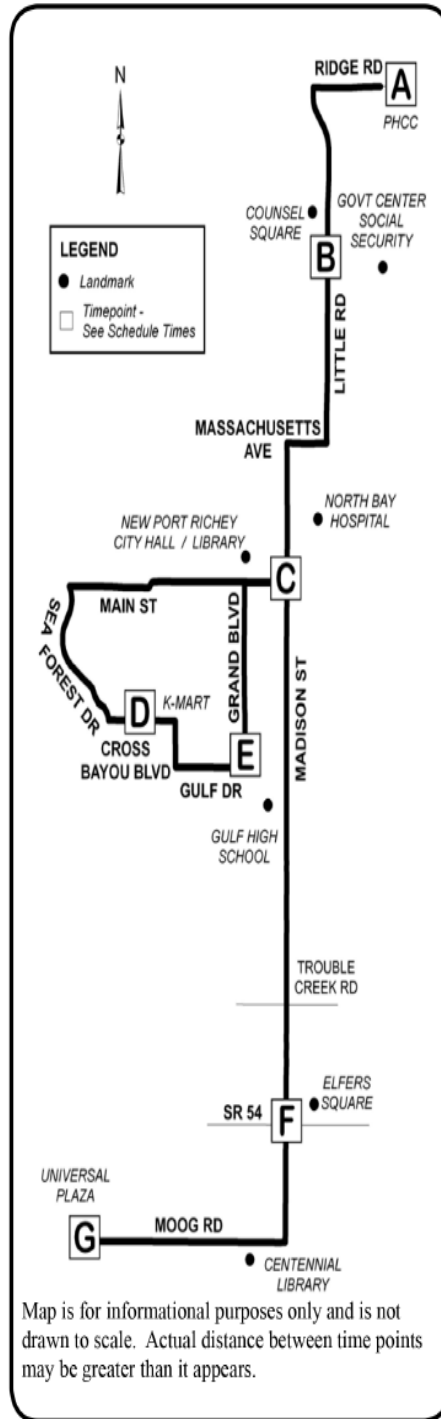

Route

14

Madison/Ridge/New Port Richey

DESTINATIONS INCLUDE:

- Pasco-Hernando State College
- West Pasco Government Center
- Social Security Administration
- North Bay Hospital
- Community Hospital (south of Gulf Drive)
- Universal Plaza
- Downtown New Port Richey
- Centennial Library
- Gulf High School

(Connects with PCPT Routes 18, 19, 21, 23, 25, 54)

All buses are wheelchair accessible.

www.ridepcpt.com

Madison/Ridge/New Port Richey ROUTE 14

MAP FOR INFORMATIONAL PURPOSES ONLY AND IS NOT TO SCALE. ACTUAL DISTANCE BETWEEN TIME POINTS MAY BE GREATER THAN IT APPEARS.