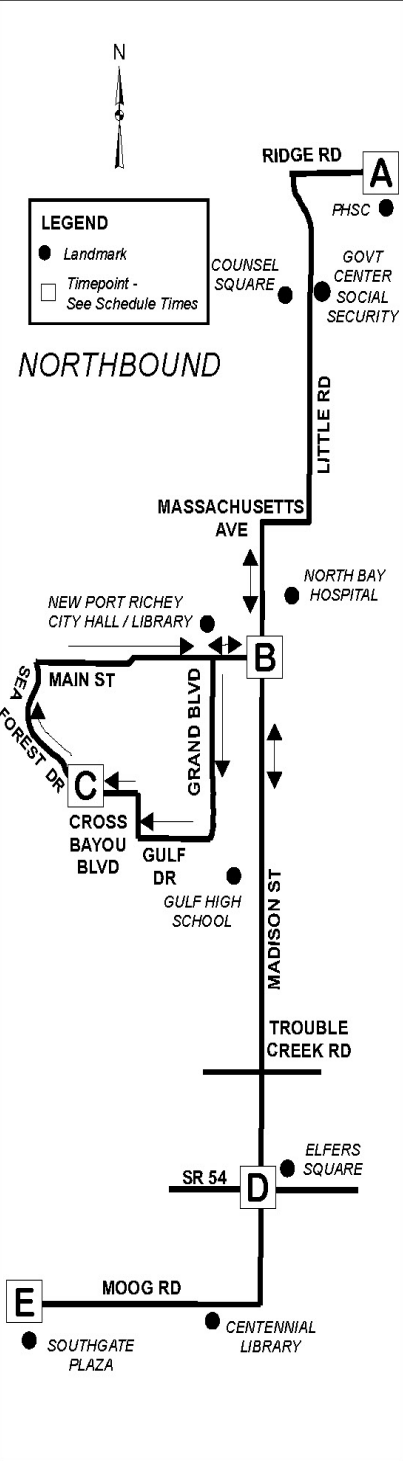

**NOTICE NEW SCHEDULE CHANGE
JULY 17TH, 2017**

Route 14

Madison/Ridge/New Port Richey

DESTINATIONS INCLUDE:

- Pasco-Hernando State College
- West Pasco Government Center
- Social Security Administration
- Morton Plant North Bay Hospital
- Universal Plaza
- Downtown New Port Richey
- Centennial Library
- Gulf High School

(Connects with PCPT Routes 16, 18, 19, 21, 23, 25 & 54)

All buses are wheelchair accessible.

www.ridepcpt.com

Madison/Ridge/New Port Richey ROUTE 14

MAP IS FOR INFORMATIONAL PURPOSES ONLY AND IS NOT TO SCALE. ACTUAL DISTANCE BETWEEN TIME POINTS MAY BE GREATER THAN IT APPEARS.