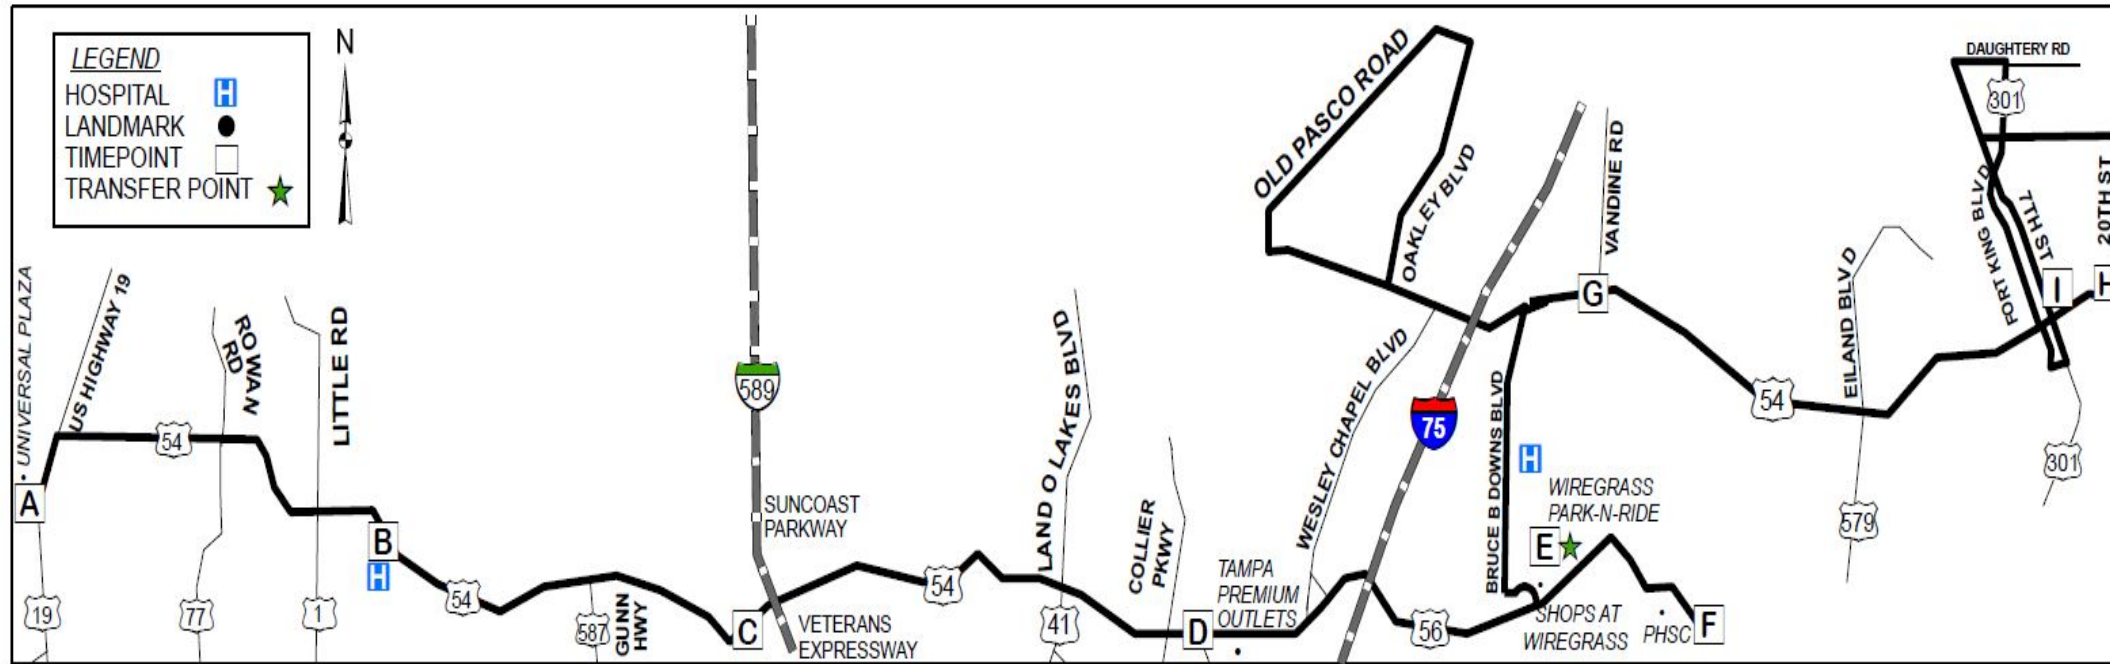

**COUNTY CONNECTOR
ROUTE 54 WEST / ROUTE 54 EAST**

MAP IS FOR INFORMATIONAL PURPOSES ONLY AND IS NOT TO SCALE. ACTUAL DISTANCE BETWEEN TIME POINTS MAY BE GREATER THAN IT APPEARS.

EASTBOUND								
Depart								Arrive
A	B	C	D	E	F	G	H	I
Universal Plaza	Medical Ctr of Trinity	Suncoast Tollway (Crossings)	Tampa Premium Outlet Mall	★ Wiregrass Park-n-Ride (Bruce B. Downs)	Pasco-Hernando State College PHSC	SR 54 & Vandine Rd	5 TH & 20 St.	Zepherhills (Transfer Center)
4:40 AM	5:05 AM	5:25 AM	-	6:00 AM	-	6:27 AM	6:35 AM	6:55 AM
5:40 AM	6:05 AM	6:25 AM	-	7:00 AM	-	7:27 AM	7:35 AM	7:55 AM
6:40 AM	7:05 AM	7:25 AM	7:40 AM	8:00 AM	8:10 AM	8:27 AM	8:35 AM	8:55 AM
7:40 AM	8:05 AM	8:25 AM	-	9:00 AM	-	9:27 AM	9:35 AM	9:55 AM
8:40 AM	9:05 AM	9:25 AM	9:40 AM	10:00 AM	10:10 AM	10:27 AM	10:35 AM	10:55 AM
9:40 AM	10:05 AM	10:25 AM	-	11:00 AM	-	11:27 AM	11:35 AM	11:55 AM
10:40 AM	11:05 AM	11:25 AM	11:40 AM	12:00 PM	12:10 PM	12:27 PM	12:35 PM	12:55 PM
11:40 AM	12:05 PM	12:25 PM	-	1:00 PM	-	1:27 PM	1:35 PM	1:55 PM
12:40 PM	1:05 PM	1:25 PM	1:40 PM	2:00 PM	2:10 PM	2:27 PM	2:35 PM	2:55 PM
1:40 PM	2:05 PM	2:25 PM	-	3:00 PM	-	3:27 PM	3:35 PM	3:55 PM
2:40 PM	3:05 PM	3:25 PM	3:40 PM	4:00 PM	4:10 PM	4:27 PM	4:35 PM	4:55 PM
3:40 PM	4:05 PM	4:25 PM	-	5:00 PM	5:10 PM	5:27 PM	5:35 PM	5:55 PM
4:40 PM	5:05 PM	5:25 PM	5:40 PM	6:00 PM	-	6:27 PM	6:35 PM	6:55 PM
5:40 PM	6:05 PM	* End of Line						
6:40 PM	7:05 PM	* End of Line						

WESTBOUND						
Depart						Arrive
I	G	E	D	C	B	A
Zepherhills (Transfer Center)	SR 54 & Vandine Rd	★ Wiregrass Park-n-Ride (Bruce B. Downs)	Tampa Premium Outlet Mall	Suncoast Tollway (Crossings)	Medical Ctr of Trinity	Universal Plaza
-	-	-	-	-	5:05 AM	5:30 AM
-	-	-	-	-	6:05 AM	6:30 AM
5:30 AM	-	6:00 AM	-	6:20 AM	7:05 AM	7:30 AM
6:00 AM	6:10 AM	7:00 AM	-	7:20 AM	8:05 AM	8:30 AM
7:00 AM	7:10 AM	8:00 AM	-	8:20 AM	9:05 AM	9:30 AM
8:00 AM	8:10 AM	9:00 AM	9:10 AM	9:20 AM	10:05 AM	10:30 AM
9:00 AM	9:10 AM	10:00 AM	-	10:20 AM	11:05 AM	11:30 AM
10:00 AM	10:10 AM	11:00 AM	11:10 AM	11:20 AM	12:05 PM	12:30 PM
11:00 AM	11:10 AM	12:00 PM	-	12:20 PM	1:05 PM	1:30 PM
12:00 PM	12:10 PM	1:00 PM	1:10 PM	1:20 PM	2:05 PM	2:30 PM
1:00 PM	1:10 PM	2:00 PM	-	2:20 PM	3:05 PM	3:30 PM
2:00 PM	2:10 PM	3:00 PM	3:10 PM	3:20 PM	4:05 PM	4:30 PM
3:00 PM	3:10 PM	4:00 PM	-	4:20 PM	5:05 PM	5:30 PM
4:00 PM	4:10 PM	5:00 PM	5:10 PM	5:20 PM	6:05 PM	6:30 PM
5:00 PM	5:10 PM	6:00 PM	-	6:20 PM	7:05 PM	7:30 PM

★ Must transfer to another bus to continue cross county.

*Shaded area indicates Saturday / Holiday service hours.
ADDITIONAL STOPS ARE LOCATED BETWEEN TIME POINTS WHERE YOU CAN GET ON AND OFF THE BUS.