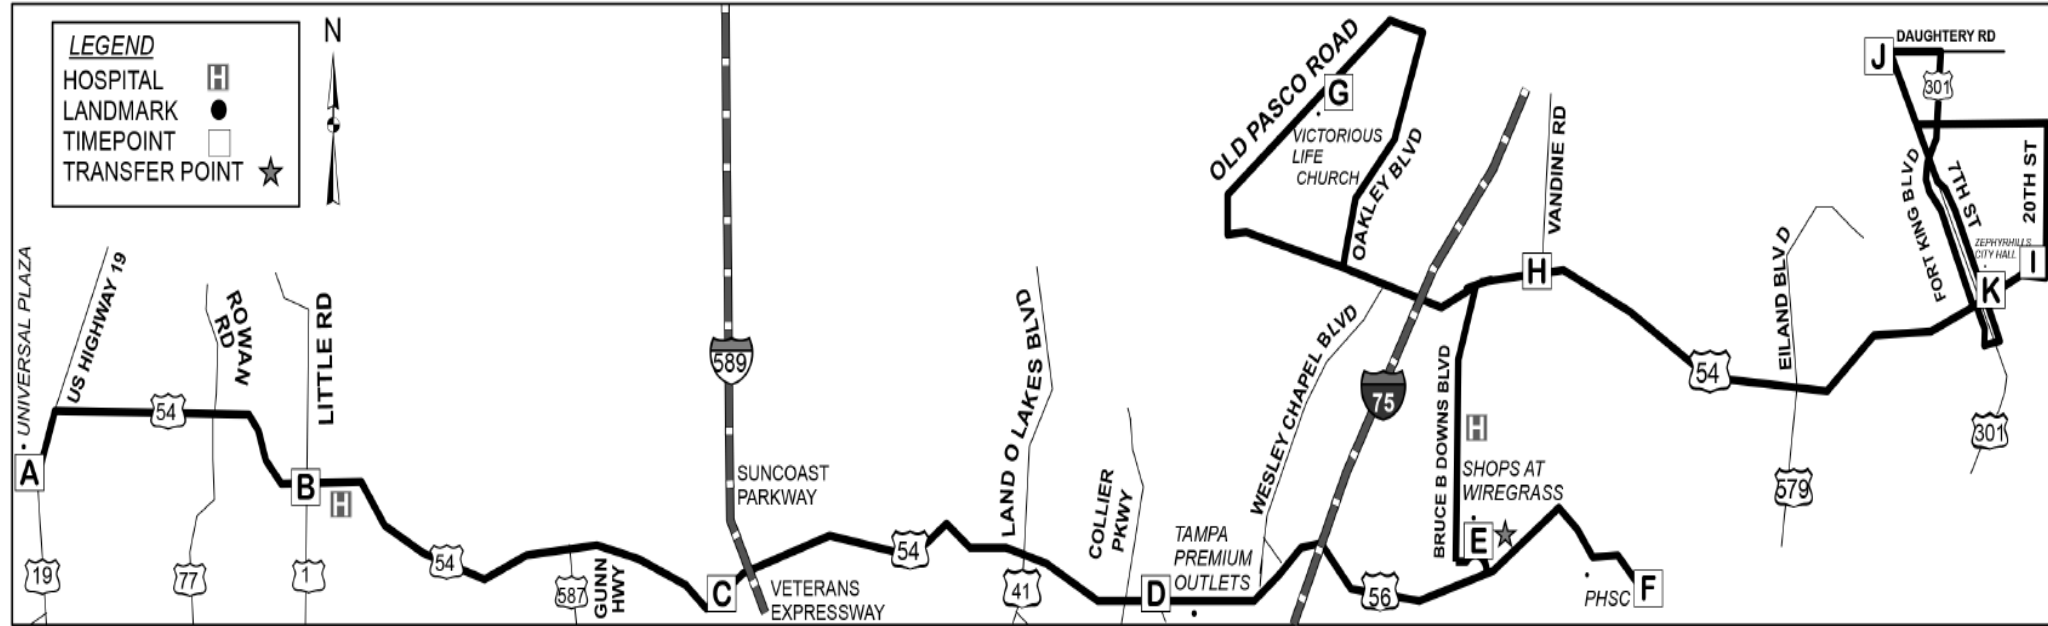

**COUNTY CONNECTOR
ROUTE 54 WEST / ROUTE 54 EAST**

★ **Must transfer to another bus to continue cross county.**

MAP FOR INFORMATIONAL PURPOSES ONLY AND IS NOT TO SCALE. ACTUAL DISTANCE BETWEEN TIME POINTS MAY BE GREATER THAN IT APPEARS.

EASTBOUND										
Depart										Arrive
A	B	C	D	E	F	G	H	I	J	K
Universal Plaza	Medical Center of Trinity	Suncoast Tollway (Crossings Blvd.)	Tampa Premium Outlet Mall	★ The Shops at Wiregrass (Bruce B. Downs & S.R. 56)	Pasco-Hernando State College (PHSC)	Victorious Life Church (The Groves)	SR 54 & Vandine Rd	5 TH & 20 St.	Ft. King & Daughtery	Z-hills City Hall (Transfer Center)
4:40 AM	5:05 AM	5:25 AM	-	6:00 AM	-	6:20 AM	6:27 AM	6:35 AM	6:40 AM	6:55 AM
5:40 AM	6:05 AM	6:25 AM	-	7:00 AM	-	7:20 AM	7:27 AM	7:35 AM	7:40 AM	7:55 AM
6:40 AM	7:05 AM	7:25 AM	7:40 AM	8:00 AM	8:10 AM	8:20 AM	8:27 AM	8:35 AM	8:40 AM	8:55 AM
7:40 AM	8:05 AM	8:25 AM	-	9:00 AM	-	9:20 AM	9:27 AM	9:35 AM	9:40 AM	9:55 AM
8:40 AM	9:05 AM	9:25 AM	9:40 AM	10:00 AM	10:10 AM	10:20 AM	10:27 AM	10:35 AM	10:40 AM	10:55 AM
9:40 AM	10:05 AM	10:25 AM	-	11:00 AM	-	11:20 AM	11:27 AM	11:35 AM	11:40 AM	11:55 AM
10:40 AM	11:05 AM	11:25 AM	11:40 AM	12:00 PM	12:10 PM	12:20 PM	12:27 PM	12:35 PM	12:40 PM	12:55 PM
11:40 AM	12:05 PM	12:25 PM	-	1:00 PM	-	1:20 PM	1:27 PM	1:35 PM	1:40 PM	1:55 PM
12:40 PM	1:05 PM	1:25 PM	1:40 PM	2:00 PM	2:10 PM	2:20 PM	2:27 PM	2:35 PM	2:40 PM	2:55 PM
1:40 PM	2:05 PM	2:25 PM	-	3:00 PM	-	3:20 PM	3:27 PM	3:35 PM	3:40 PM	3:55 PM
2:40 PM	3:05 PM	3:25 PM	3:40 PM	4:00 PM	4:10 PM	4:20 PM	4:27 PM	4:35 PM	4:40 PM	4:55 PM
3:40 PM	4:05 PM	4:25 PM	-	5:00 PM	5:10 PM	5:20 PM	5:27 PM	5:35 PM	5:40 PM	5:55 PM
4:40 PM	5:05 PM	5:25 PM	5:40 PM	6:00 PM	-	6:20 PM	6:27 PM	6:35 PM	6:40 PM	6:55 PM
5:40 PM	6:05 PM	* End of Line								
6:40 PM	7:05 PM	* End of Line								

WESTBOUND							
Depart							Arrive
K	H	G	E	D	C	B	A
Z-hills City Hall (Transfer Center)	SR 54 & Vandine Rd	Victorious Life Church (The Groves)	★ The Shops at Wiregrass (Bruce B. Downs & S.R. 66)	Tampa Premium Outlet Mall	Suncoast Tollway (Crossings Blvd.)	Medical Center of Trinity	Universal Plaza
-	-	-	-	-	-	5:05 AM	5:30 AM
-	-	-	-	-	-	6:05 AM	6:30 AM
-	-	-	6:00 AM	-	6:20 AM	7:05 AM	7:30 AM
5:50 AM	6:10 AM	6:20 AM	7:00 AM	-	7:20 AM	8:05 AM	8:30 AM
7:00 AM	7:10 AM	7:20 AM	8:00 AM	-	8:20 AM	9:05 AM	9:30 AM
8:00 AM	8:10 AM	8:20 AM	9:00 AM	9:10 AM	9:20 AM	10:05 AM	10:30 AM
9:00 AM	9:10 AM	9:20 AM	10:00 AM	-	10:20 AM	11:05 AM	11:30 AM
10:00 AM	10:10 AM	10:20 AM	11:00 AM	11:10 AM	11:20 AM	12:05 PM	12:30 PM
11:00 AM	11:10 AM	11:20 AM	12:00 PM	-	12:20 PM	1:05 PM	1:30 PM
12:00 PM	12:10 PM	12:20 PM	1:00 PM	1:10 PM	1:20 PM	2:05 PM	2:30 PM
1:00 PM	1:10 PM	1:20 PM	2:00 PM	-	2:20 PM	3:05 PM	3:30 PM
2:00 PM	2:10 PM	2:20 PM	3:00 PM	3:10 PM	3:20 PM	4:05 PM	4:30 PM
3:00 PM	3:10 PM	3:20 PM	4:00 PM	-	4:20 PM	5:05 PM	5:30 PM
4:00 PM	4:10 PM	4:20 PM	5:00 PM	5:10 PM	5:20 PM	6:05 PM	6:30 PM
5:00 PM	5:10 PM	5:20 PM	6:00 PM	-	6:20 PM	7:05 PM	7:30 PM

*Shaded area indicates Saturday / Holiday service hours.

ADDITIONAL STOPS ARE LOCATED BETWEEN TIME POINTS WHERE YOU CAN GET ON AND OFF THE BUS.